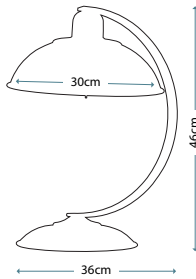

FRANKLIN GREEN
FRANKLIN GREEN

A retro bureau desk lamp finished in a Reed Green enamel paint with a Polished Chrome arch.

Max. Wattage: 1 x 60W E27