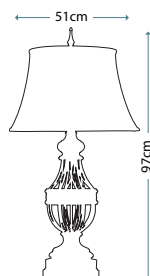

AUGUSTINE
FE/AUGUSTINE TL

Antique Brown table lamp including round cream colour Textured Linen Ivory soft lined shade.

Max. Wattage: 1 x 60W E27