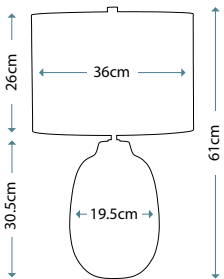

GRANGE PARK

GRANGE PARK/TL

The Grey/Brown reactive glaze on the top half contrasts to the plain Matt Beige ceramic base. Completed with a Cream faux silk cylinder shade and Polished Nickel finial.

Max. Wattage: 1 x 60W E27