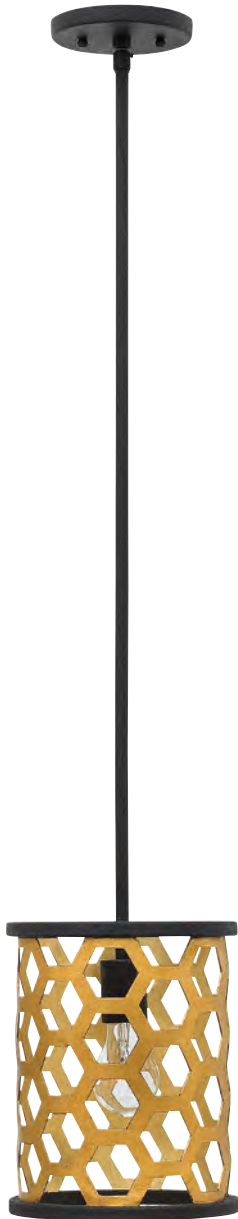

HK/FELIX/MP