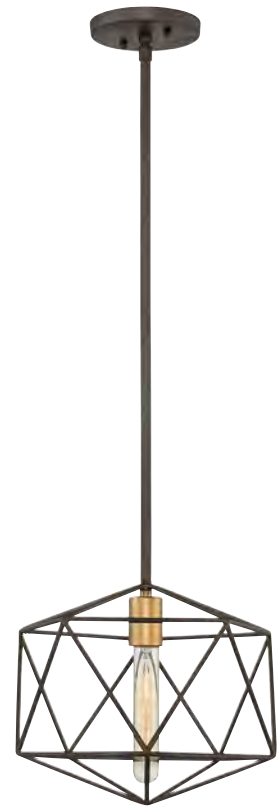

HK/ASTRID/MP