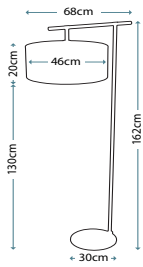

BALANCE FLOOR LAMP
BALANCE/FL BRPB

Two-tone floor lamp finished in Brown with Polished Brass highlights. Includes gold-lined brown cylinder shade and fabric diffuser.

Max. Wattage: 1 x 100W E27