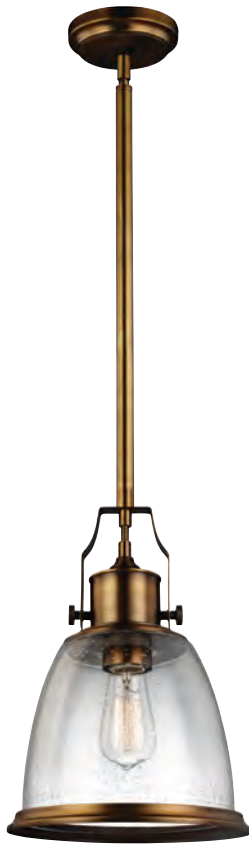

* Supplied with 2150mm of cord.

Model shown: FE/HOBSON/P/L AB

The Hobson lighting collection by Feiss brings the industrial-inspired pendant to a whole new level of modern detail and technology. The top pivot adds authenticity, along with the Seeded glass. Available in Aged Brass or Satin Nickel. The single drop pendant is available in large and medium sizes.