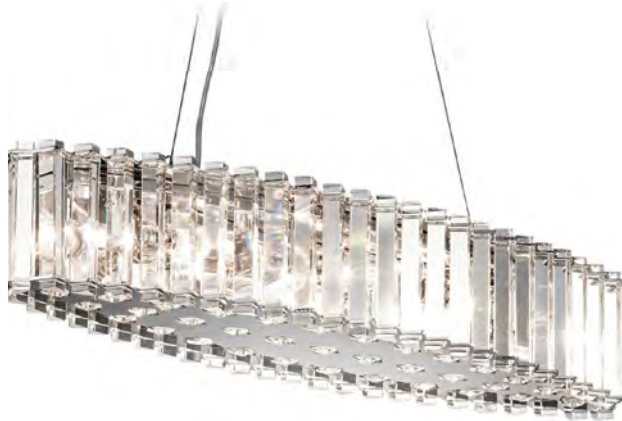

KICHLER

IP44 LED

KL/CRSTSKYE/ISLE

KL/CRSTSKYE2

KL/CRSTSKYE//L

KL/CRSTSKYE/MP

Code	Description	Height	Width	Min. Drop	Max. Drop	Projection	Finish	Max. Wattage
KL/CRSTSKYE/MP	2lt Mini Pendant	295mm	167mm	360mm	2159mm	-	Chrome	2 x 3.5W G9 LED*
KL/CRSTSKYE//L	12lt Island Chandelier	134mm	894mm	305mm	1993mm	298mm	Chrome	12 x 3.5W G9 LED*
KL/CRSTSKYE/ISLE	8lt Island Chandelier	127mm	654mm	300mm	2007mm	191mm	Chrome	8 x 3.5W LED G9*
KL/CRSTSKYE2	2lt Wall Light	279mm	165mm	-	-	99mm	Chrome	2 x 3.5W LED G9*