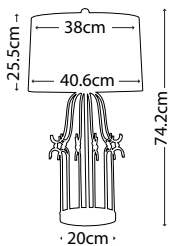

STELLA GOLD

GN/STELLA/TL GD

Distressed Gold steel frame with crystal accents on a Crystal glass base with Cream Linen tapered drum shade

Max. Wattage: 1 x 100W E27