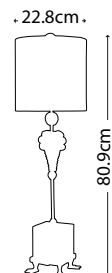

POMPADOUR X

FB/POMPADOURX/TL

Table lamp with moulded duck feet that support a square silver leaf base. Topped with a Cream and Silver Leaf cylinder shade and a pompadour-inspired finial.

Max. Wattage: 1 x 60W E27
© Paul Grüber