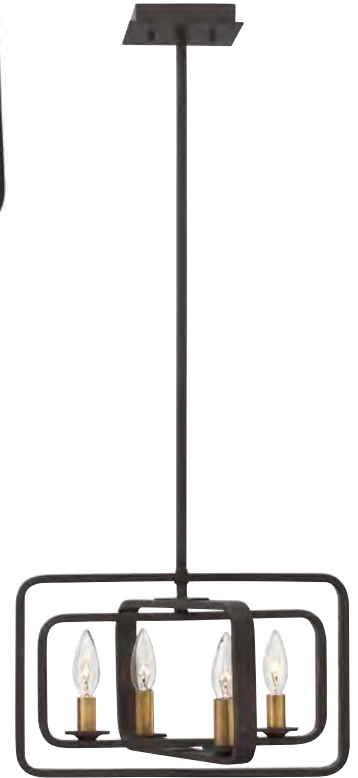

HK/QUENTIN/4P/A