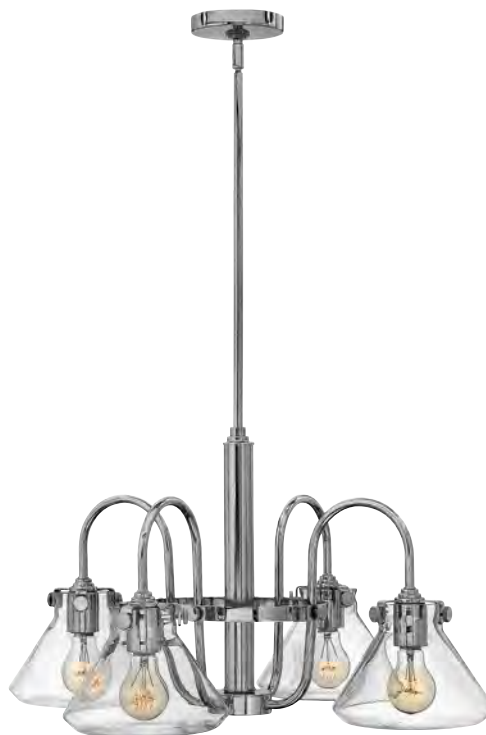

HK/CONGRES4/A CM

Code	Description	Height	Width	Min. Drop	Max. Drop	Projection	Finish	Max Wattage
HK/CONGRES1/A CM	1lt Wall Light	286mm	203mm	-	-	248mm	Chrome	1 x 100W E27
HK/CONGRES1/B CM	1lt Wall Light	330mm	222mm	-	-	254mm	Chrome	1 x 100W E27
HK/CONGRESP/A CM	1lt Pendant	178mm	203mm	253mm	902mm*2	-	Chrome	1 x 100W E27
HK/CONGRESP/B CM	1lt Pendant	229mm	222mm	304mm	1054mm*2	-	Chrome	1 x 100W E27
HK/CONGRES4/A CM	4lt Chandelier	406mm	686mm	578mm	1340mm*1	-	Chrome	4 x 100W E27
HK/CONGRES4/B CM	4lt Chandelier	362mm	667mm	533mm	1295mm*1	-	Chrome	4 x 100W E27

*1 Supplied with 1 x 100mm, 1 x 150mm & 2 x 300mm rods. *2 Supplied with 1 x 150mm & 2 x 300mm rods.