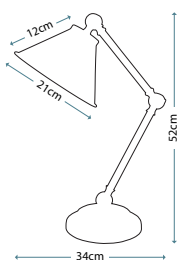

PROVENCE ELEMENT
PV ELEMENT BPB

A smaller version of the Provence Table Lamp with a twist. This table lamp has a Gloss Black finish with Polished Brass knuckle joints.

Max. Wattage: 1 x 60W E27