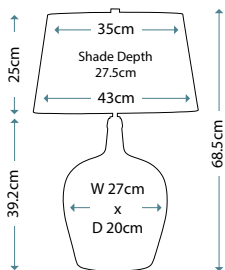

LAMBETH
LAMBETH/TL

A Sage Green and Silver matt textured vase completed with a Silver faux silk, tapered cylinder shade and Polished Nickel finial.

Max. Wattage: 1 x 60W E27