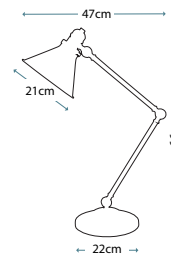

PROVENCE

PV/TL OB

Using a blend of brass and steel components this table lamp has an Old Bronze finish.

Max. Wattage: 1 x 60W E27