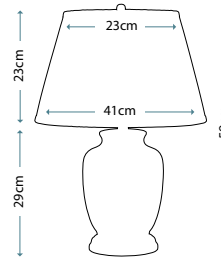

MORRIS SMALL
MORRIS/TL SMALL

Chinese Porcelain table lamp with a traditional Gold floral pattern over a Black glaze. Fitted with a wooden base, Cream polycotton knife pleat shade, and Aged Brass finial.

Max. Wattage: 1 x 60W E27