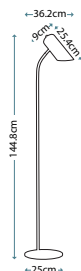

**QUINTO GREY
FLOOR LAMP**
QUINTO/FL GPN

A modern spin on task-style lighting, this floor lamp has a Grey painted metal body and shade with Polished Nickel plated accents.

Max. Wattage: 1 x 60W E27