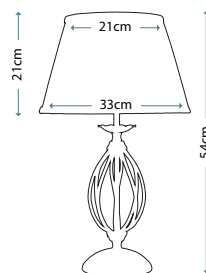

ARTISAN BLACK

ART/TL BLK

Table Lamp featuring a hand forged steel scroll that is finished in Textured Black and includes an Ivory 33cm cotton Empire shade.

Max. Wattage: 1 x 60W E27