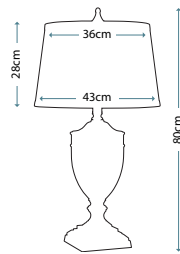

Max. Wattage: 1 x 100W E27

DENNISON PB
QZ/DENNISON PB

Glass and metal table lamp in Padian Bronze finish, including Tan hardback fabric shade with double trim.

Max. Wattage: 1 x 100W E27

CONFETTI
QZ/CONFETTI/TL