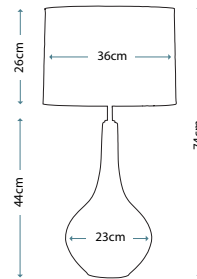

JOB
JOB/TL

Ceramic table lamp with a polished Bronze Metallic glaze. Includes a Brown faux silk hard-backed Empire shade with gold card lining.

Max. Wattage: 1 x 60W E27