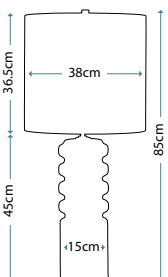

CONTOUR WHITE
CONTOUR/TL WHT

Ceramic table lamp with Polar White Glaze and Polished Nickel accents. Includes a White faux silk hard-backed shade.

Max. Wattage: 1 x 60W E27