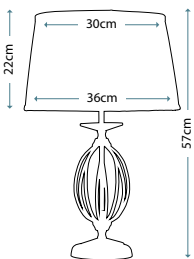

AEGEAN PB

AG/TL PB

Table Lamp featuring a hand forged steel scroll that is finished in Polished Brass. It is topped and tailed with beautiful cut glass sconces and includes an Ivory 36cm cotton Empire shade.

Max. Wattage: 1 x 60W E27