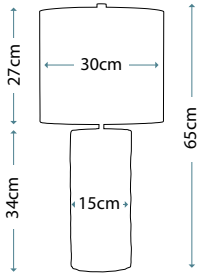

BARBICAN
BARBICAN/TL

A retro sculpted ceramic base in Graphite finish complete with a silver faux silk drum shade and Polished Nickel finial.

Max. Wattage: 1 x 60W E27