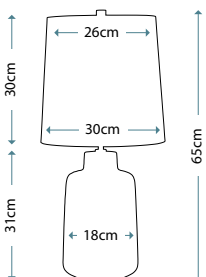

WOOLWICH
WOOLWICH/TL

A textured Graphite ceramic base with a White reactive drip glaze. Completed with a Silver faux linen tapered cylinder shade and Polished Nickel finial.

Max. Wattage: 1 x 60W E27