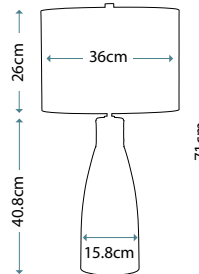

HAMMERSMITH
HAMMERSMITH/TL

This Taupe tapered ceramic vase is decorated with a brown leather and Brass equestrian style strap. Completed with a Brown faux silk cylinder shade and Aged Brass finial.

Max. Wattage: 1 x 60W E27