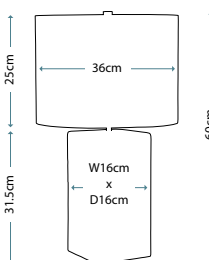

ALBA ROUGE
ALBA/TL ROUGE

Ceramic table lamp with Amber, Red and Yellow reactive glaze. Includes a Cream Linen hard-backed Empire shade.

Max. Wattage: 1 x 60W E27