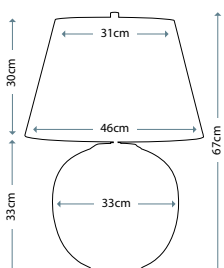

CANTELOUPE
CANTELOUPE/TL

Ceramic table lamp with perforated line details, Green Reactive Glaze and Polished Brass accents. Includes a Cream faux silk hard-backed shade.

Max. Wattage: 1 x 60W E27