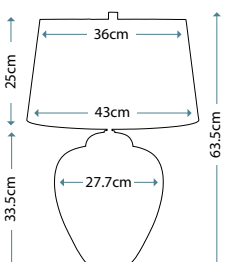

OAKLEIGH PARK

OAKLEIGH PARK/TL

This Green/Brown textured ceramic vase has a reactive glaze finish. Completed with a Brown polycotton tapered cylinder shade with a Metallic Gold card lining and Aged Brass finial.

Max. Wattage: 1 x 60W E27