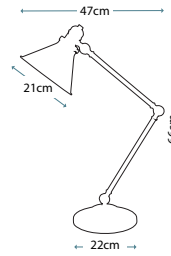

PROVENCE

PV/TL AB

Using a blend of brass and steel components this table lamp has an Aged Brass finish.

Max. Wattage: 1 x 60W E27