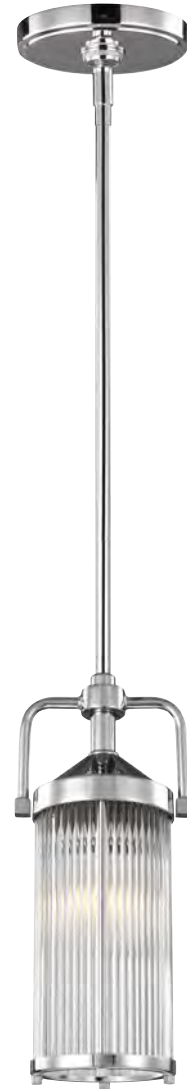

FE/PAULSON/MP

Code	Description	Height	Width	Min. Drop	Max. Drop	Projection	Finish	Max. Wattage
FE/PAULSON/W4	4lt Bar Light	737mm	120mm	-	-	144mm	Polished Chrome	4 x 3.5W LED G9*2
FE/PAULSON/3P	3lt Pendant	514mm	246mm	619mm	1685mm*1	205mm	Polished Chrome	3 x 3.5W LED G9*2
FE/PAULSON/MP	2lt Mini Pendant	316mm	134mm	415mm	1482mm*1	130mm	Polished Chrome	2 x 3.5W LED G9*2

*1 Supplied with 3 x 305mm & 1 x 152mm rods. *2 Supplied with 3.5W LED G9 bulb(s) = 320Lm each, 3000k