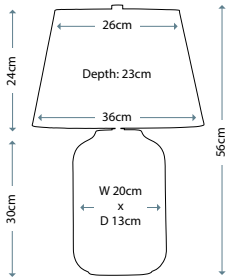

Max. Wattage: 1 x 60W E27

MUSE TURQUOISE
MUSE/TL TURQSE

Ceramic table lamp with a diamond sculpted pattern and Turquoise Reactive Glaze. Includes a Light Grey oval hard-backed shade.

Max. Wattage: 1 x 60W E27