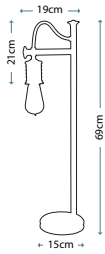

A smaller version of the Provence Table Lamp with a twist. This table lamp has a Gloss White finish with Polished Nickel knuckle joints.

Max. Wattage: 1 x 60W E27

DOUILLE
DOUILLE/TL PN

Ideal for Edison style LED lamps, this vintage industrial table lamp has a ring on the lampholder for optional glass shade GS753. Finished in Polished Nickel.