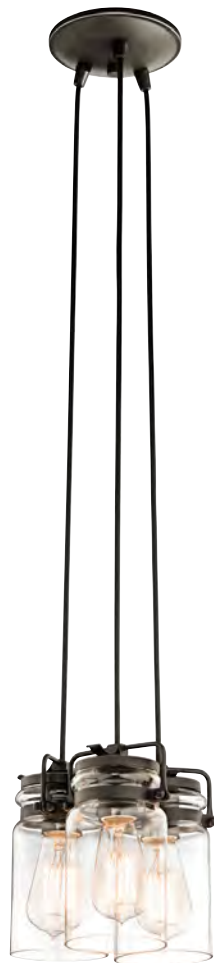

KL/BRINLEY3