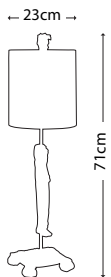

CARYATID

Silver - FB/CARYATID-S
Gold - FB/CARYATID-G

Table lamp with stacked base on swirl feet, with a sculpted gold or silver leaf metal stem influenced by 18th century caryatid elements. An amber glaze adds richness to the gold or silver shade.

Max. Wattage: 1 x E27 60W
© Paul Grüber