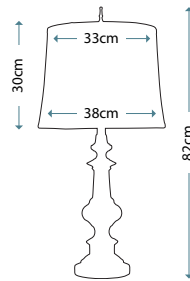

WASHINGTON AB
SF/WASHINGTON AB

Zinc cast table lamp with Antique Brass finish, including Ivory Shadow shade.

Max. Wattage: 1 x 60W E27