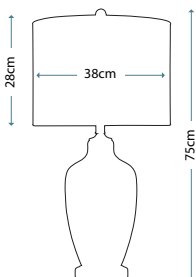

NICOLLS
QZ/NICOLLS

Mercury glass table lamp, including Beige fine grain linen hardback shade with silver trim and Brushed Nickel finial.

Max. Wattage: 1 x 100W E27