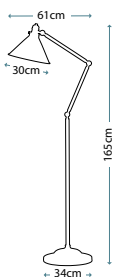

PROVENCE

PV/FL PN

Using a blend of brass and steel components, this floor lamp has a Polished Nickel finish.

Max. Wattage: 1 x 100W E27

PROVENCE

PV/FL OB

Using a blend of brass and steel components this floor lamp has an Old Bronze finish.

Max. Wattage: 1 x 100W E27

PROVENCE

PV/FL AB

Using a blend of brass and steel components this floor lamp has an Aged Brass finish.

Max. Wattage: 1 x 100W E27