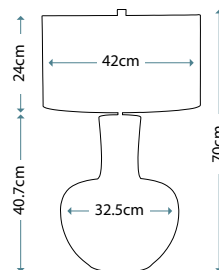

BARNSBURY
BARNSBURY/TL

A sturdy ceramic base with green stripy reactive glaze. Completed with a Brown polycotton tapered cylinder shade and Polished Nickel finial.

Max. Wattage: 1 x 60W E27