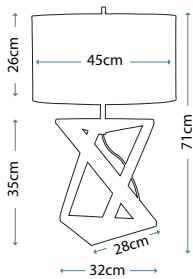

AEGEUS

AEGEUS/TL

Polished Nickel with White Marble base complete with a Silver/Grey polycotton cylinder shade with matching faux silk trim.

Max. Wattage: 1 x 60W E27