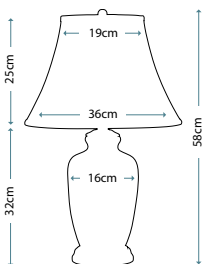

SILVER THISTLE
SILVERTHISTLE/TL

Chinese Porcelain table lamp with a Silver floral pattern over a White crackle glaze. Fitted with a wooden cap and base, White polycotton empire shade, and Satin Nickel finial.

Max. Wattage: 1 x 60W E27