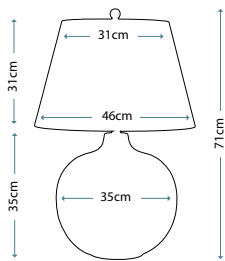

OTTOMAN
OTTOMAN/TL

Ceramic table lamp with a lightly cracked Bronze Metallic glaze. Includes a Brown faux silk hard-backed Empire shade with gold card lining.

Max. Wattage: 1 x 60W E27