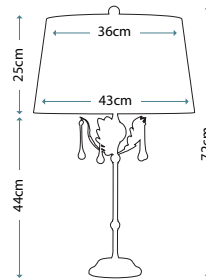

AMARILLI GOLD

AML/TL BR/GLD

Candlestick lamp made from steel with a hand crafted Bronze/Gold patina. Includes a Brown 43cm shade with gold lining.

Max. Wattage: 1 x 60W E27