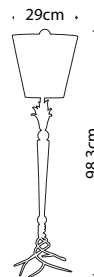

FLAMBEAU

FB/FLAMBEAU/TL

A twisted brass base supports the black and cream striped moulded stem topped with sculpted decorative blossom. The inverted drum shade is topped by a silver leaf ball finial.

Max. Wattage: 1 x E27 60W
© Paul Grüber