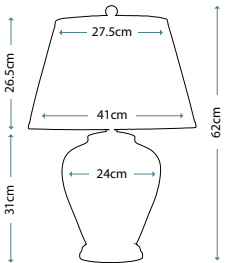

ARUM LILY
ARUM LILY/TL

Chinese Porcelain table lamp with a Green and Cream traditional pattern. Fitted with a wooden base, Cream polycotton knife pleat shade, and Aged Brass finial.

Max. Wattage: 1 x 60W E27