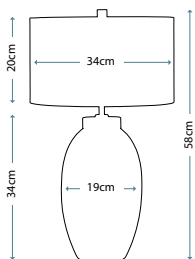

VICTOR RED SMALL
VICTOR SM/TL RD

Simple small ceramic table lamp with a Red glaze. Includes a Cream faux silk hard-backed cylinder shade.

Max. Wattage: 1 x 60W E27