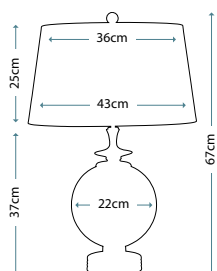

CLARA
CLARA/TL

Ceramic table lamp with a Cream speckled glazed orb and metallic painted ceramic base and stem. Includes a Brown faux silk shade with gold card lining.

Max. Wattage: 1 x 60W E27