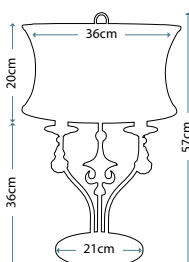

WINDSOR GOLD

WINDSOR/TL

Table Lamp hand crafted from steel and finished in a Gold patina. Crystal cut glass jewels hang from twin candleholders. Includes a Cream 36cm polycotton shade.

Max. Wattage: 2 x 60W E14