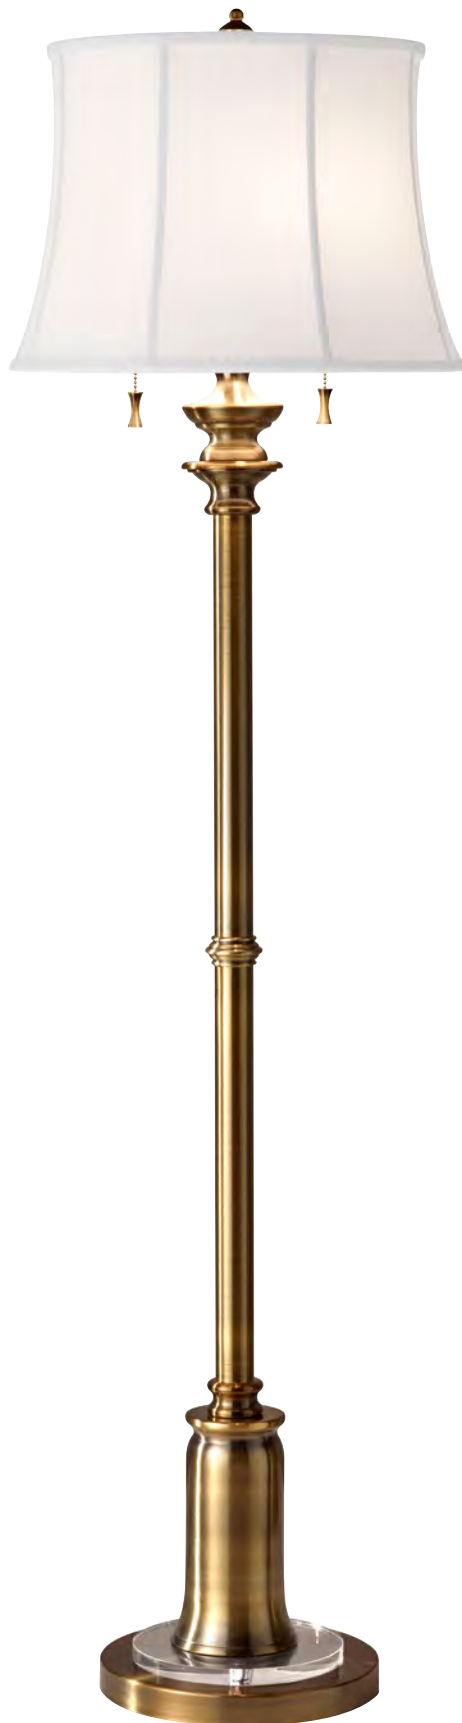

STATEROOM FL BB

FE/STATERM FL BB

Bali Brass floor lamp including White cotton linen shade.

Max. Wattage: 2 x 60W E27