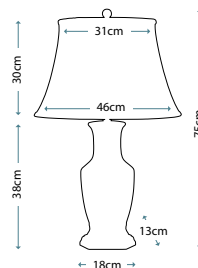

BLUE HEXAGON VASE
BLUE HEX/TL

Blue and White Chinese Porcelain table lamp with a hexagonal shape and floral pattern. Fitted with a wooden base, White polycotton empire shade, and Satin Nickel finial.

Max. Wattage: 1 x 60W E27