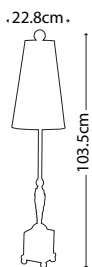

NOMA LUXE
FB/NOMA LUXE/TL

Gold and Black striped square base raised on small round Silver Leaf feet. Metal stem is embellished with sculpted palm-inspired element, and ball finial. Glazed Gold Leaf shade.

Max. Wattage: 1 x E27 60W
© Paul Grüer