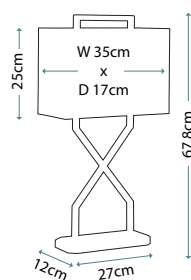

CROSS

CROSS/TL

Polished Gold metal base complete with a Navy Blue oblong shade that has a Metallic Gold lining.

Max. Wattage: 1 x 60W E27