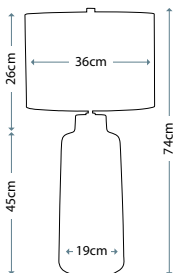

BACARI LARGE
BACARI/TL LRG

Ceramic table lamp with a Blue and Grey reactive glaze. Includes a Silver Sheer fabric tapered shade with silver card lining.

Max. Wattage: 1 x 60W E27