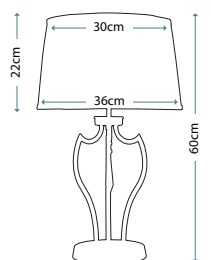

Max. Wattage: 1 x 60W E27

PIMLICO DB
PM/TL DB

Table Lamp featuring fine square steel tubing unusually curved on the edge, finished in Dark Bronze. It features a beautiful cut glass droplet and includes an Ivory 36cm cotton Empire shade.