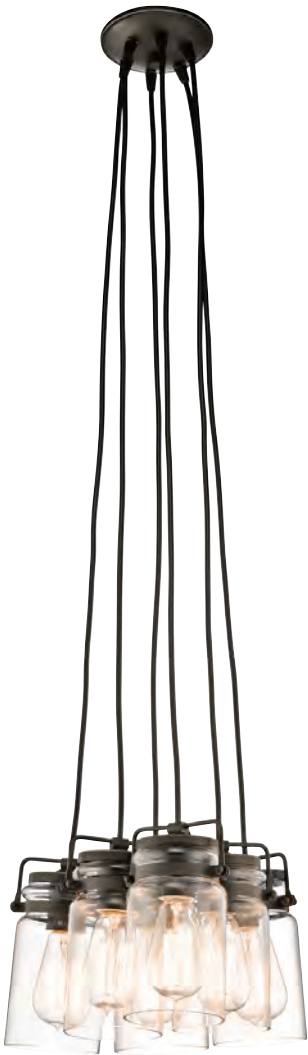

KL/BRINLEY6