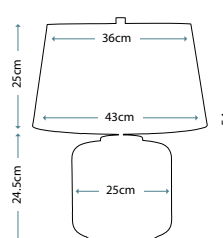

COLUMBUS
COLUMBUS/TL

Ceramic table lamp with an Aged Verdigris & Graphite Metallic glaze. Includes a Light Grey faux silk hard-backed Empire shade.

Max. Wattage: 1 x 60W E27