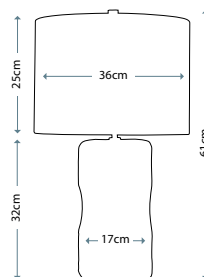

GREEN RETRO
GREEN RETRO/TL

Ceramic table lamp with Olive Green Glaze and Polished Nickel accents. Includes a Cream linen hard-backed shade.

Max. Wattage: 1 x 60W E27