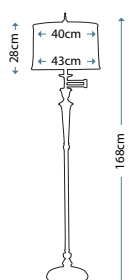

ARLINGTON AN
SF/ARLINGTON AN

Zinc cast swing arm floor lamp with Antique Nickel finish, including Off-white Camelot shade.

Max. Wattage: 1 x 60W E27