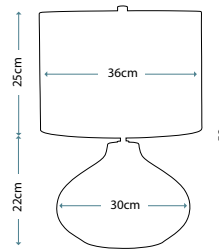

BAILEY
BAILEY/TL

Wood Effect Ceramic table lamp. Includes a Cream Linen hard-backed cylinder shade.

Max. Wattage: 1 x 60W E27