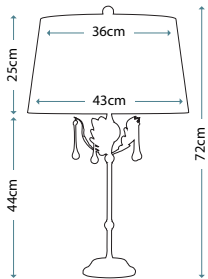

AMARILLI SILVER

AML/TL BLK/SIL

Candlestick lamp made from steel with a hand crafted Black/Silver patina. Includes a Silver 43cm shade with silver lining.

Max. Wattage: 1 x 60W E27