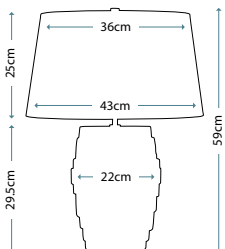

MARS

MARS/TL

Ceramic table lamp with Orange Reactive Glaze and Polished Brass accents. Includes a Dark Grey faux silk hard-backed shade.

Max. Wattage: 1 x 60W E27