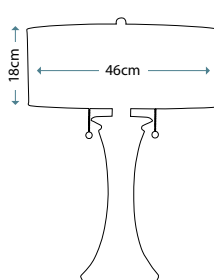

MANHATTAN
SF/MANHATTAN

Zinc cast table lamp with Polished Nickel finish, including Black Opaque/Silver foil shade.

Max. Wattage: 2 x 60W E27