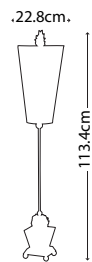

PEONY
FB/PEONY/TL

Silver Leaf ball feet support a square tapered pedestal base with Taupe and Black stripes. A sculpted peony blossom and silver stem sit below the inverted Black and Taupe striped shade. Topped with a Gold peony finial.

Max. Wattage: 1 x E27 60W
© Paul Grüer