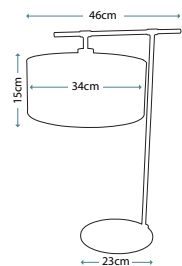

BALANCE TABLE LAMP
BALANCE/TL WPN

Two-tone table lamp finished in White with Polished Nickel highlights. Includes silver-lined white cylinder shade and fabric diffuser.

Max. Wattage: 1 x 100W E27