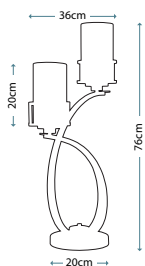

KYLE

QZ/KYLE/TL

Two light table lamp in Imperial Bronze finish, including Butterscotch Onyx shades.

Max. Wattage: 2 x 100W E27