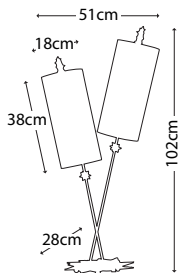

**NETTLE LUX GOLD
TABLE LAMP**

FB/NETTLELUXG/TL

Gold leaf and taupe striped shades and spiked nettle finial top this distinctive two-arm table lamp.

Max. Wattage: 2 x E27 60W
© Paul Grüer