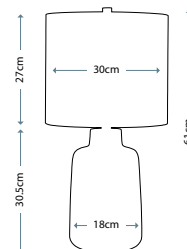

BACARI SMALL
BACARI/TL SM

Ceramic table lamp with a Blue and Grey reactive glaze. Includes a Light Grey faux silk hard-backed cylinder shade.

Max. Wattage: 1 x 60W E27