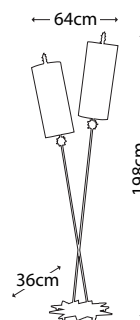

**NETTLE LUX GOLD
FLOOR LAMP**

FB/NETTLELX-G/FL

Floor lamp with jagged star shaped base, etched in silver leaf to resemble cobblestone streets. Gold leaf decorative stem finials, gold and taupe striped shades.

Max. Wattage: 2 x E27 60W
© Paul Grüer