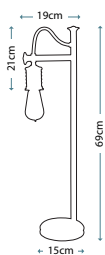

DOUILLE
DOUILLE/TL BPB

Ideal for Edison style LED lamps, this vintage industrial table lamp has a ring on the lampholder for optional glass shade GS753. Finished in Black with Polished Brass highlights.

Max. Wattage: 1 x 60W E27