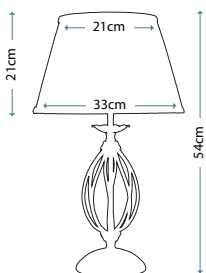

ARTISAN AGED BRASS

ART/TL AB

Table Lamp featuring a hand forged steel scroll that is finished in Aged Brass and includes an Ivory 33cm cotton Empire shade.

Max. Wattage: 1 x 60W E27