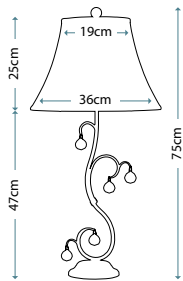

LUNETTA
LUN/TL BR

Table Lamp hand crafted from steel and finished in a Bronze patina. The crystal cut glass spheres add a little sparkle to this elegant lamp. Includes a Textured Cream 36cm fabric shade.

Max. Wattage: 1 x 60W E27