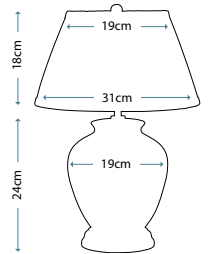

YELLOW FLOWERS
YELLOWFLOWERS/TL

Chinese Porcelain table lamp with a Yellow and Purple flower pattern. Fitted with a wooden base, Cream polycotton knife pleat shade, and Aged Brass finial.

Max. Wattage: 1 x 60W E27