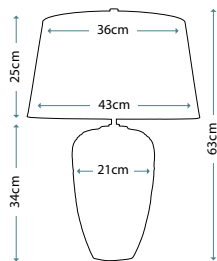

DEMETER
DEMETER/TL

Ceramic table lamp with a ridged texture, Green and Brown Reactive Glaze and Polished Brass accents. Includes a Brown faux silk shade with gold card lining.

Max. Wattage: 1 x 60W E27