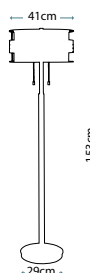

LAGUNA FL

QZ/LAGUNA/FL/A

Floor lamp with Renaissance Copper finish, including mica and mosaic tile cylinder shade.

Max. Wattage: 2 x 60W E27