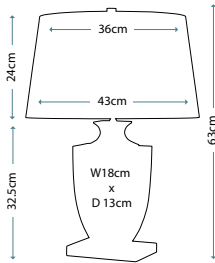

LIONA
LIONA/TL

Clear Crystal Glass table lamp with a flat vase shape. Includes a Silver sheer fabric shade with a Silver Metallic card lining, and Polished Nickel finial.

Max. Wattage: 1 x 60W E27