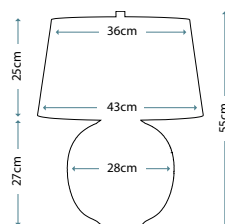

CAESAR SILVER
CAESAR/TL SIL

Hand cut ceramic table lamp with textured Silver glaze. Includes a Silver Sheer fabric hard-backed shade with silver card lining and Polished Nickel finial.

Max. Wattage: 1 x 60W E27