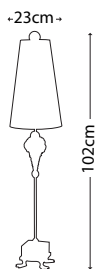

POMPADOUR

FB/POMPADOUR/TL

Table lamp with moulded duck feet that support a gold leaf base with acid etching. Topped with a gold leaf striped shade and a pompadour-inspired finial.

Max. Wattage: 1 x 100W E27
© Paul Grüber