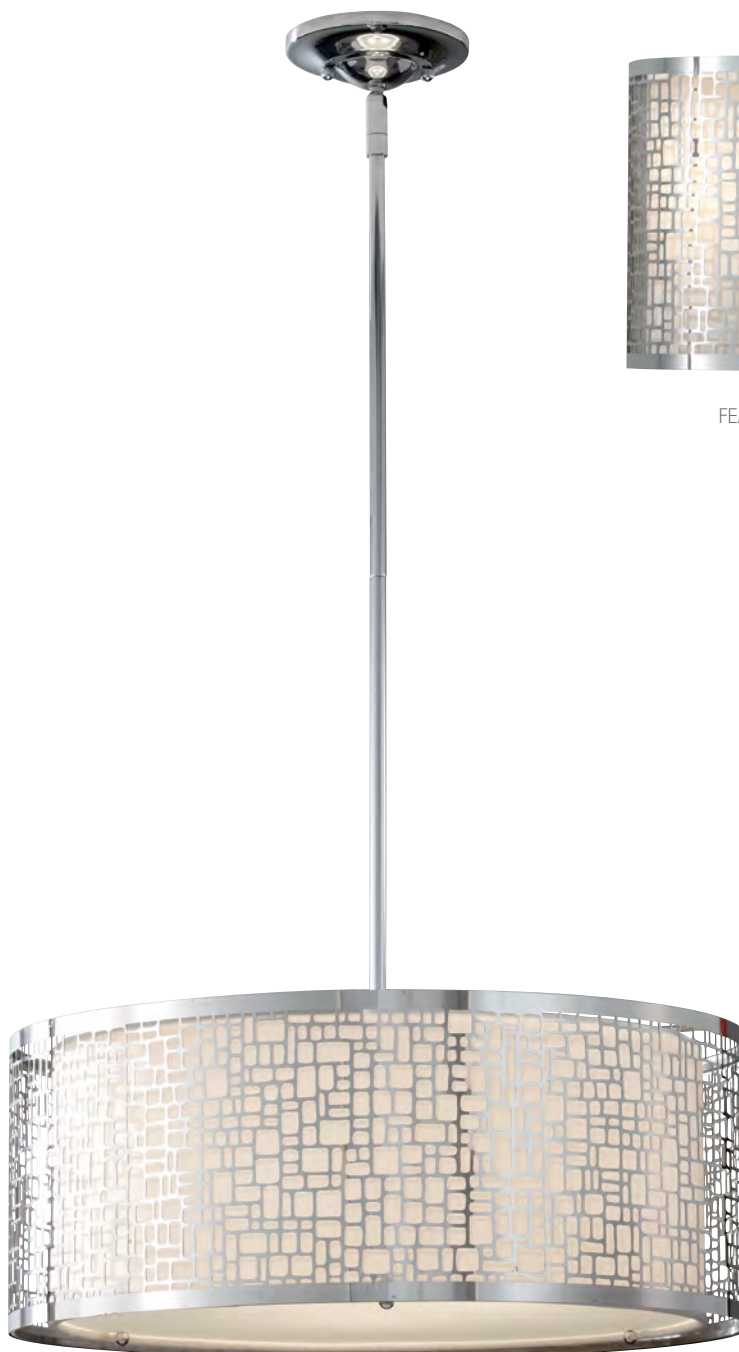

FE/JOPLIN/3P