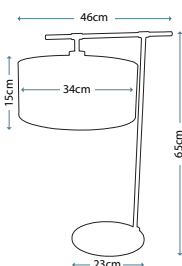

BALANCE TABLE LAMP
BALANCE/TL BRPB

Two-tone table lamp finished in Brown with Polished Brass highlights. Includes gold-lined brown cylinder shade and fabric diffuser.

Max. Wattage: 1 x 100W E27