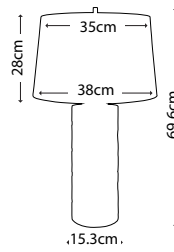

ARABELLA SILVER
GN/ARABELLA/TL/S

White column encased in a Distressed Silver steel frame with White Linen tapered drum shade

Max. Wattage: 1 x 100W E27