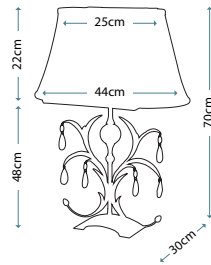

LILY
LL/TL

Table Lamp made of steel and finished in a unique deep Metallic Bronze patina. It is adorned with smoked cut glass droplets and includes a Light Brown 46cm oblong Empire shade.

Max. Wattage: 1 x 60W E27