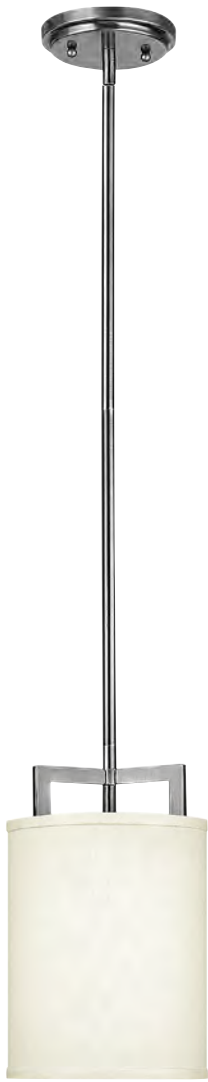

*¹ Supplied with 1524mm of chain.

HK/HAMPTON/P/A

HK/HAMPTON1

HK/HAMPTON4

Code	Description	Height	Width	Min. Drop	Max. Drop	Projection	Finish	Max. Wattage
HK/HAMPTON1	1lt Wall Light	305mm	171mm	-	-	229mm	Antique Nickel	1 x 100W E27
HK/HAMPTON4	4lt Chandelier	622mm	629mm	737mm	2221mm* ¹	-	Antique Nickel	4 x 100W E27
HK/HAMPTON/P/A	1lt Mini Pendant	298mm	178mm	368mm	1118mm* ²	-	Antique Nickel	1 x 100W E27