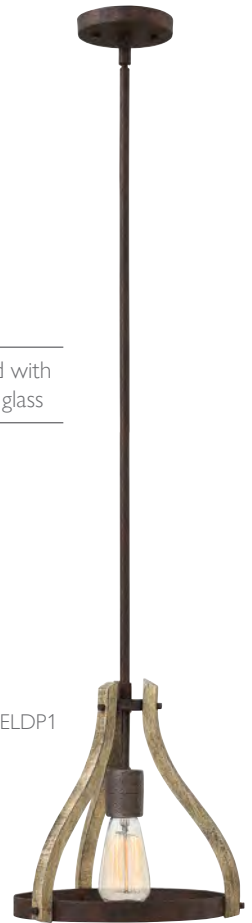

HK/MIDDLEFIELDP1

Code	Description	Height	Width	Min. Drop	Max. Drop	Projection	Finish	Max. Wattage
HK/MIDDLEFIELD1	1lt Wall Light	419mm	127mm	-	-	178mm	Iron Rust	1 x 60W E14
HK/MIDDLEFIELD2	2lt Wall Light	419mm	254mm	-	-	89mm	Iron Rust	2 x 60W E14
HK/MIDDLEFIELD6	6lt Chandelier	838mm	762mm	898mm	3438mm*1	-	Iron Rust	6 x 60W E14
HK/MIDDLEFIELDP1	1lt Mini Pendant	279mm	305mm	354mm	1104mm*2	-	Iron Rust/Smoked Crackle Glass	1 x 60W E27

*1 Supplied with 2540mm of chain. *2 Supplied with 2 x 300mm & 1 x 150mm rods.