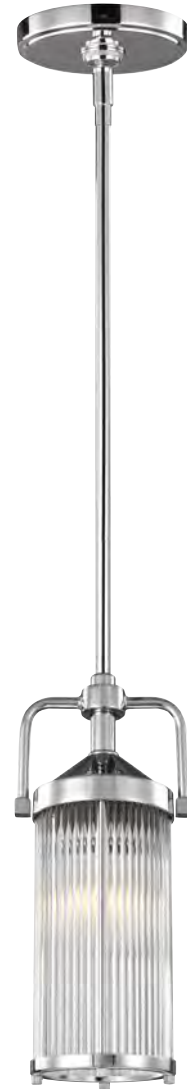

FE/PAULSON/MP

Code	Description	Height	Width	Min. Drop	Max. Drop	Projection	Finish	Max. Wattage
FE/PAULSON/W4	4lt Bar Light	737mm	120mm	-	-	144mm	Polished Chrome	4 x 3.5W G9 LED*2
FE/PAULSON/3P	3lt Pendant	514mm	246mm	619mm	1685mm*1	205mm	Polished Chrome	3 x 3.5W G9 LED*2
FE/PAULSON/MP	2lt Mini Pendant	316mm	134mm	415mm	1482mm*1	130mm	Polished Chrome	2 x 3.5W G9 LED*2

*1 Supplied with 3 x 305mm & 1 x 152mm rods. *2 Supplied with 3.5W LED G9 bulb(s) = 320Lm each, 3000k