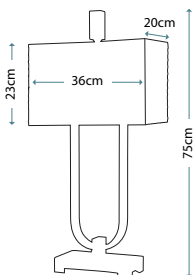

Max. Wattage: 1 x 100W E27

DENNISON PB
QZ/DENNISON PB

Glass and metal table lamp in Padian Bronze finish, including Tan hardback fabric shade with double trim.

Max. Wattage: 1 x 100W E27

CONFETTI
QZ/CONFETTI/TL