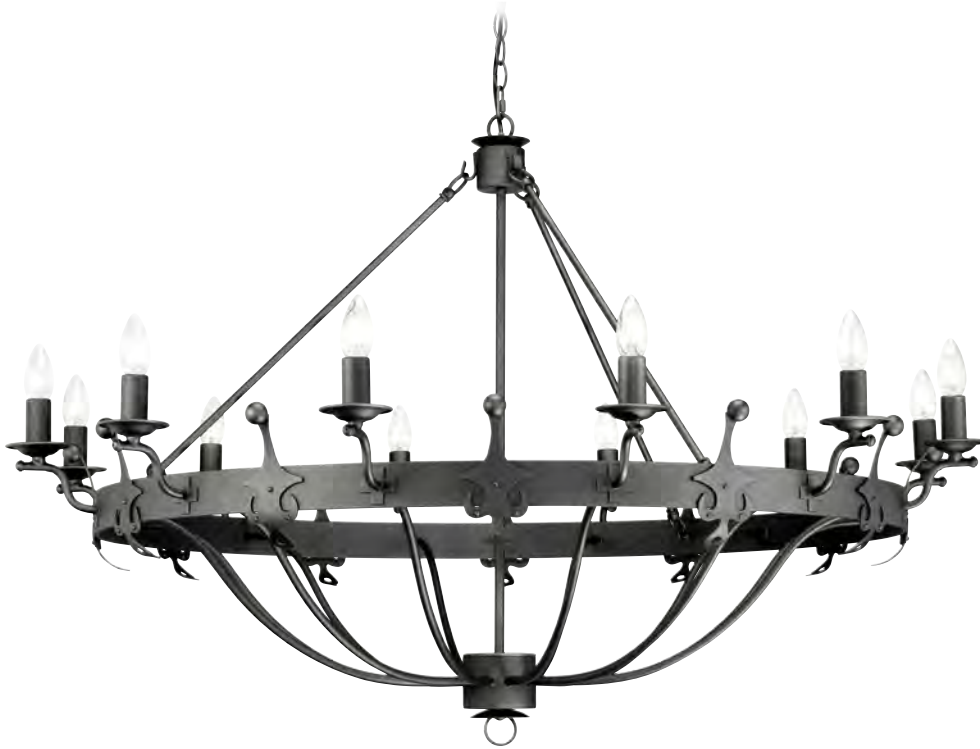

The Windsor collection designed by Elstead Lighting is inspired from royal symbols within our English heritage. This “crown” shaped chandelier is hand crafted in our UK factory. The Windsor collection is available in a Graphite finish for traditional settings, and a Gold Patina with crystals adornments for a more luxurious feel.

WINDSOR12 GR