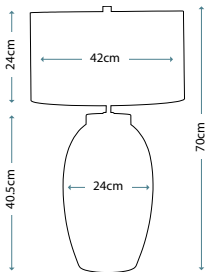

VICTOR RED LARGE
VICTOR LRG/TL RD

Simple large ceramic table lamp with a Red glaze. Includes a Cream faux silk hard-backed cylinder shade.

Max. Wattage: 1 x 60W E27