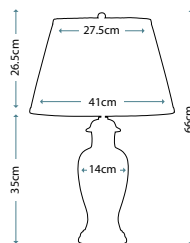

IVORY CRACKLE SMALL
IVORY CRA SM/TL

Small Chinese Porcelain table lamp with a traditional ginger jar shape and ivory crackle glaze. Fitted with a wooden base, Cream polycotton knife pleat shade, and Aged Brass finial.

Max. Wattage: 1 x 60W E27