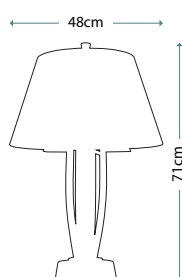

SILVERSHORE

FE/SILVERSHORE TL

Polished Nickel table lamp including White cotton hard-backed fabric shade.

Max. Wattage: 1 x 60W E27