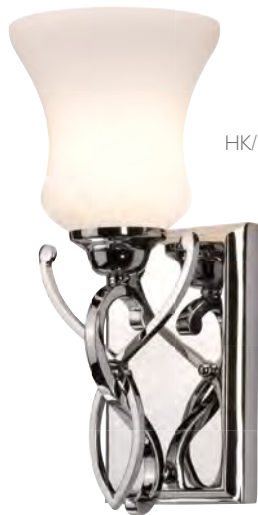

BROOKE
HK/BROOKE1 BATH