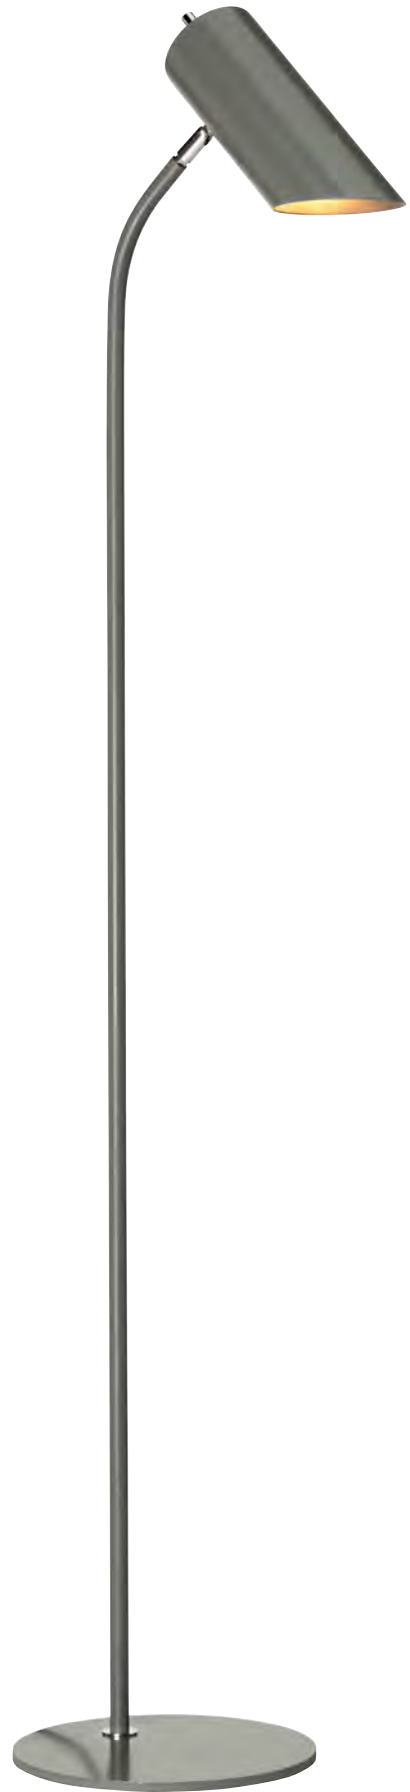

QUINTO/FL GPN

Code	Description	Height	Width	Min. Drop	Max. Drop	Depth	Finish	Max. Wattage
QUINTO6 GPN	6lt Chandelier	738mm	520mm	879mm*	1794mm	520mm	Dark Grey / Polished Nickel	6 x 60W E27
QUINTO/FL GPN	Floor Lamp	1448mm	250mm	-	-	362mm	Dark Grey / Polished Nickel	1 x 60W E27

*Supplied with 2 x 305mm & 2 x 152mm & 1 x 75mm rods.