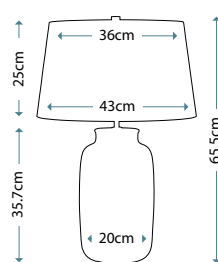

KINGSTON VALE

KINGSTON VALE/TL

This rich Olive Green reactive glazed ceramic vase is completed with an Ivory polycotton tapered cylinder shade and Polished Nickel finial.

Max. Wattage: 1 x 60W E27