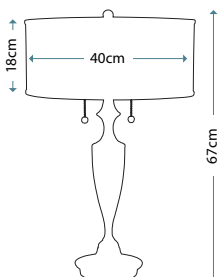

GATSBY AN
SF/GATSBY AN

Zinc cast table lamp with Antique Nickel finish, including Global White shade.

Max. Wattage: 2 x 60W E27