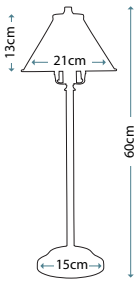

PROVENCE STICK LAMP
PV/SL AB

A simple task/buffet lamp suitable for compact spaces. Using a blend of brass and steel components this table lamp has an Aged Brass finish.

Max. Wattage: 1 x 7W LED E14
(supplied with lamp)