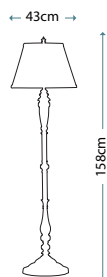

LINCOLNDALE

FE/LINCOLNDALEFL

Astral Bronze floor lamp including
Natural textured linen shade.

Max. Wattage: 1 x 60W E27