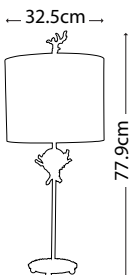

TRELLIS TABLE LAMP

FB/TRELLIS/TL

Hand-painted putty patina base and stem with silver leaf orb element. Complemented with a hand-painted cylinder shade.

Max. Wattage: 1 x E27 60W
© Paul Grüber