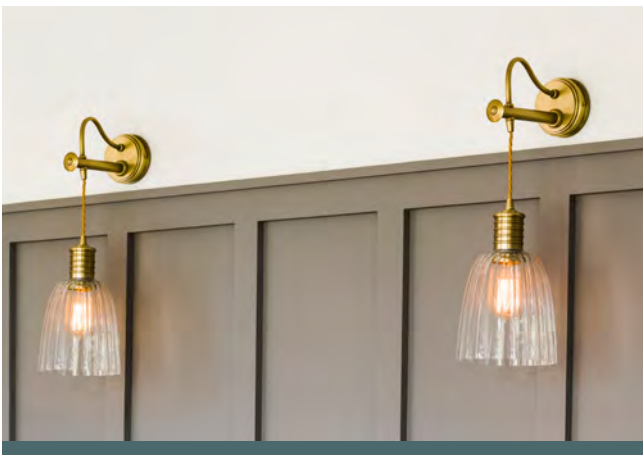

Vintage

p360