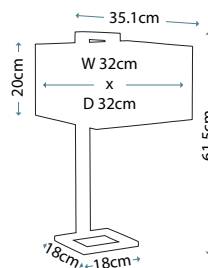

PLEIN
PLEIN/TL

Dark Brown metallic base with a Polished Gold stem complete with a Cream polycotton square shade with Metallic Gold lining.

Max. Wattage: 1 x 60W E27