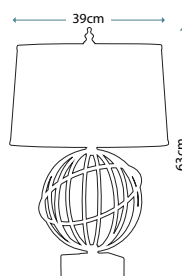

SPENCER

FE/SPENCER TL

Table lamp with Firenze Gold finish and a Dark Walnut base. Includes a Dark Tan linen shade.

Max. Wattage: 1 x 60W E27