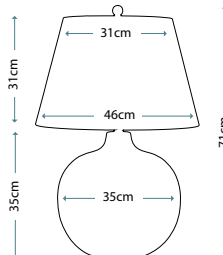

LAGUNA LARGE
LAGUNA/TL LRG

Ceramic table lamp with Turquoise and Graphite reactive glaze. Includes a Cream faux silk hard-backed Empire shade.

Max. Wattage: 1 x 60W E27