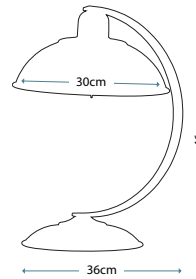

FRANKLIN RED
FRANKLIN RED

A retro bureau desk lamp finished in a Traffic Red enamel paint with a Polished Chrome arch.

Max. Wattage: 1 x 60W E27