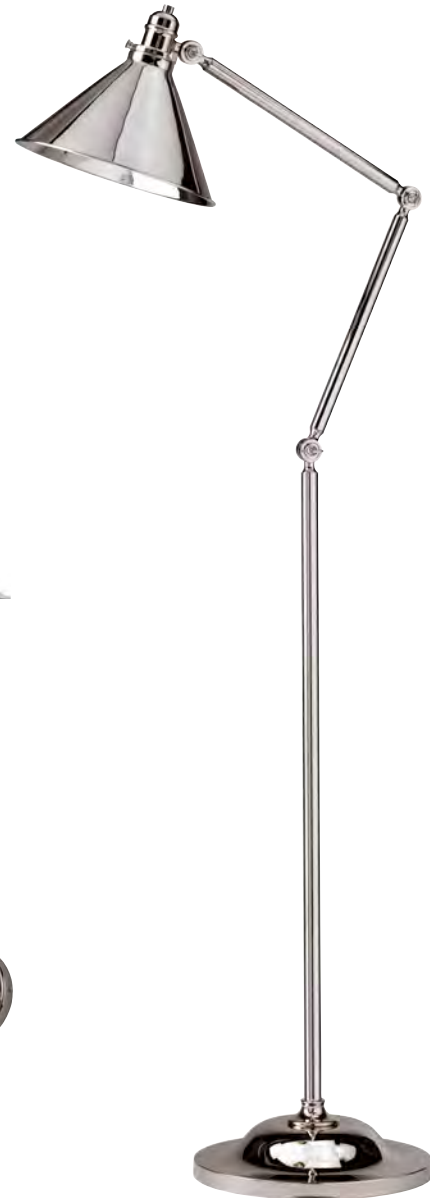

PV/FL PN

Code	Description	Height	Width	Min. Drop	Max. Drop	Projection	Finish	Max. Wattage
PV/P PN	1lt Rise & Fall Pendant	230mm	370mm	895mm	1800mm	-	Polished Nickel	1 x 100W E27
PV/SP PN	1lt Pendant	230mm	370mm	280mm	2000mm*	-	Polished Nickel	1 x 100W E27
PV/TL PN	Table Lamp	660mm	223mm	-	-	472mm	Polished Nickel	1 x 60W E27
PV/FL PN	Floor Lamp	1673mm	343mm	-	-	580mm	Polished Nickel	1 x 100W E27
PV1 PN	1lt Wall Light	275mm	210mm	-	-	340mm	Polished Nickel	1 x 60W E27

*Supplied with 1693mm of cord.