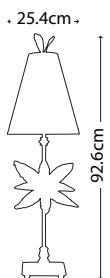

AZALEA

Silver - FB/AZALEA/TL SV

Gold - FB/AZALEA/TL GD

Azalea features a full bloom with matching Silver or Gold Leaf finish mountings, columns, and accents. Topped with a matching tapered shade.

Max. Wattage: 1 x E27 60W
© Elaine Gleason