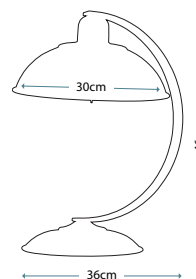

FRANKLIN GREY
FRANKLIN GREY

A retro bureau desk lamp finished in a Tarpaulin Grey enamel paint with a Polished Chrome arch.

Max. Wattage: 1 x 60W E27