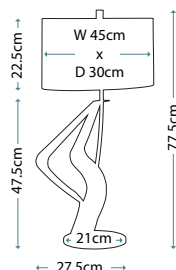

RIBBON
RIBBON/TL

This striking Polished Nickel sculpted metal base is complete with a black cylinder shade and Polished Nickel finial.

Max. Wattage: 1 x 60W E27