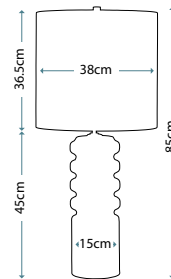

CONTOUR LIME
CONTOUR/TL LIME

Ceramic table lamp with Lime Green Glaze and Polished Nickel accents. Includes a Green linen hard-backed shade.

Max. Wattage: 1 x 60W E27