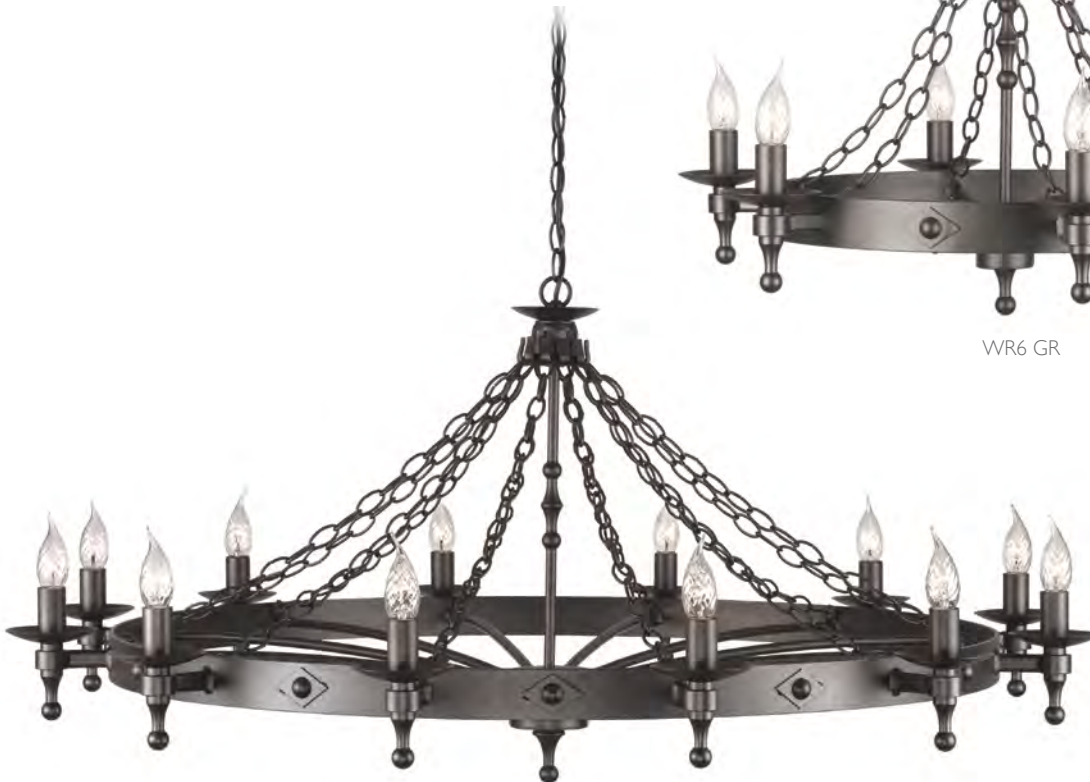

*Max Weight: 27kg for 18lt fitting.

WR8 GR

WR5 GR

WR6 GR

WR12 GR

Code	Description	Height	Width	Min. Drop	Max. Drop	Finish	Max. Wattage
WR5 GR	5lt Chandelier	540mm	600mm	610mm	2520mm	Graphite Black	5 x 60W E14
WR6 GR	6lt Chandelier	540mm	740mm	610mm	2520mm	Graphite Black	6 x 60W E14
WR8 GR	8lt Chandelier	540mm	950mm	610mm	2520mm	Graphite Black	8 x 60W E14
WR12 GR*	12lt Chandelier	660mm	1220mm	730mm	5600mm	Graphite Black	12x 60W E14