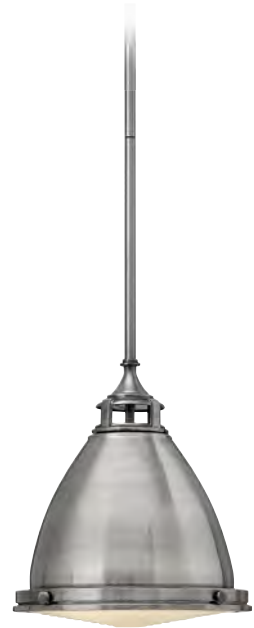

HK/AMELIA/P/M PL