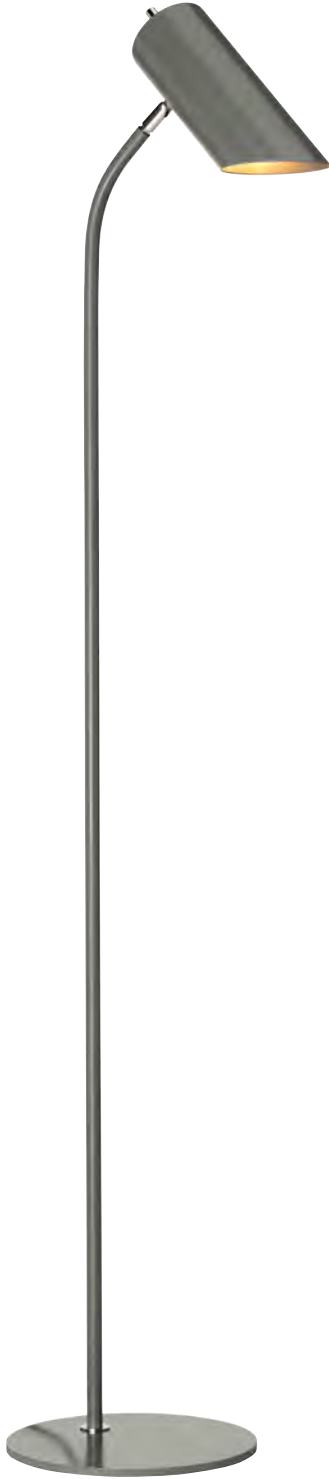

Max. Wattage: 1 x 60W E27

**QUINTO WHITE
FLOOR LAMP**
QUINTO/FL WAB

A modern spin on task-style lighting, this floor lamp has a White painted metal body and shade with Aged Brass plated accents.

Max. Wattage: 1 x 60W E27