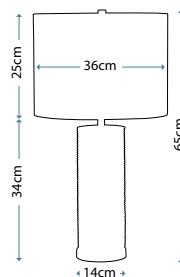

RIPPLE BLACK

RIPPLE/TL BLK

Black resin table lamp with Polished Nickel accents. Includes a Black faux linen hard-backed shade.

Max. Wattage: 1 x 60W E27