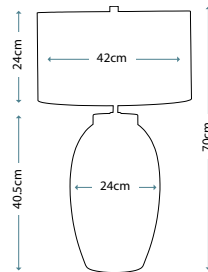

VICTOR CREAM LARGE
VICTOR LRG/TL CR

Simple large ceramic table lamp with a Cream glaze. Includes a Brown faux silk hard-backed Empire shade with gold card lining.

Max. Wattage: 1 x 60W E27