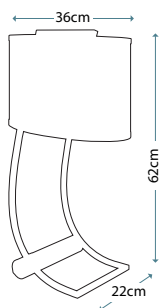

LEX BRUSHED STEEL

FE/LEX TL BS

Brushed Steel desk lamp including True White cotton hard-backed fabric shade.

Max. Wattage: 1 x 60W E27