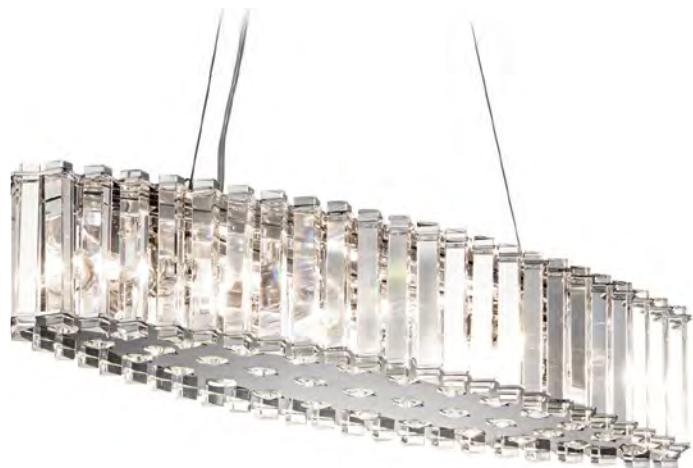

KL/CRSTSKYE/ISLE

Code	Description	Height	Width	Min. Drop	Max. Drop	Projection	Finish	Max. Wattage
KL/CRSTSKYE/ISLE	8lt Island Chandelier	127mm	654mm	300mm	2007mm	191mm	Chrome	8 x 3.5W LED G9*
KL/CRSTSKYE2	2lt Wall Light	279mm	165mm	-	-	99mm	Chrome	2 x 3.5W LED G9*

* Supplied with 3.5W LED G9 bulb(s) = 320Lm each, 3000k