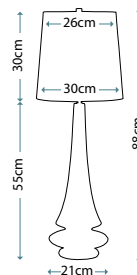

SPIN WHITE

SPIN/TL WHITE

Ceramic table lamp with Polar White Glaze and Polished Nickel accents. Includes a White faux silk hard-backed shade.

Max. Wattage: 1 x 60W E27