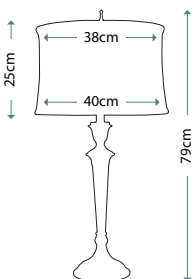

SYRACUSE BB
SF/SYRACUSE BB

Zinc cast table lamp with Burnished Brass finish, including Oyster silk sheen shade.

Max. Wattage: 1 x 60W E27