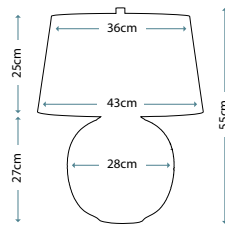

CAESAR GOLD
CAESAR/TL GOLD

Hand sculpted ceramic table lamp with textured Gold glaze. Includes a Brown faux silk hard-backed shade with gold card lining and Polished Brass finial.

Max. Wattage: 1 x 60W E27