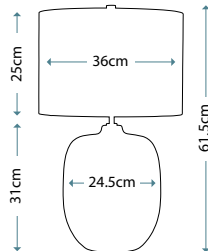

CHALK FARM
CHALK FARM/TL

A Light Grey ceramic vase that fades to Chalk White at the base. Completed with an Ivory faux silk drum shade and Polished Nickel finial.

Max. Wattage: 1 x 60W E27