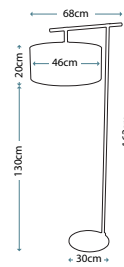

BALANCE FLOOR LAMP
BALANCE/FL WPN

Two-tone floor lamp finished in White with Polished Nickel highlights. Includes silver-lined white cylinder shade and fabric diffuser.

Max. Wattage: 1 x 100W E27