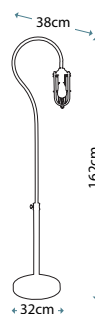

**URBAN RENEWAL
CAGE FLOOR LAMP**

FE/URBANRWL/FL1

Dark Antique Brass floor lamp including metal cage. Ideal for LED filament lamps.

Max. Wattage: 1 x 60W E27