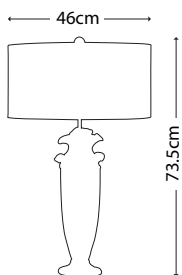

BIENVILLE

FB/BIENVILLE/TL

Table lamp featuring a gold and silver body, topped by an oversized cylindrical gilded shade.

Max. Wattage: 1 x E27 100W
© Benjamin Burts