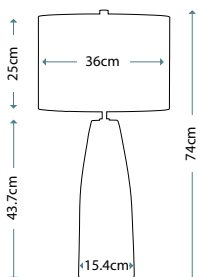

BURNT OAK
BURNT OAK/TL

A Matt Graphite tapered vase with a striking Burnt Orange and Graphite glaze. Completed with an Ivory polycotton drum shade and Polished Nickel finial.

Max. Wattage: 1 x 60W E27