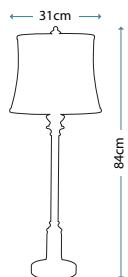

STATEROOM BL AN

FE/STATERM BL AN

Antique Nickel buffet lamp including True White cotton linen shade.

Max. Wattage: 1 x 60W E27