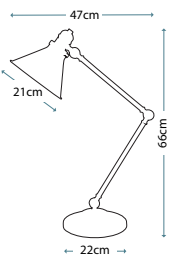

PROVENCE

PV/TL PN

Using a blend of brass and steel components this table lamp has a Polished Nickel finish.

Max. Wattage: 1 x 60W E27