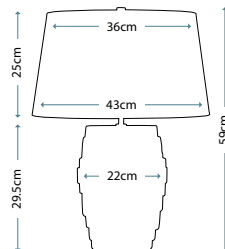

NEPTUNE

NEPTUNE/TL

Ceramic table lamp with Blue Reactive Glaze and Polished Nickel accents. Includes a Silver sheer fabric shade with silver card lining.

Max. Wattage: 1 x 60W E27