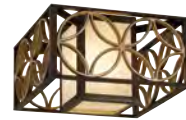

PIPER
Espresso
p97

PLANTATION
Nickel or Bronze
p335-337

PLYMOUTH
Old Bronze
p317

PROSPECT PARK
Satin Nickel / Chrome
p60

QUENTIN
Buckeye Bronze
p197

REMY (FE)
Heritage Bronze/Gold
p186

SABINA
Silver Leaf
p159