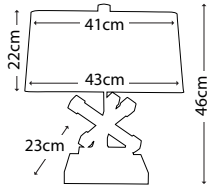

JACKSON SQUARE
GN/JACKSONSQR/TL

Distressed Gold body, Chrome stem, Crystal base with Cream Linen tapered rectangular shade with rounded corners

Max. Wattage: 1 x 60W E27