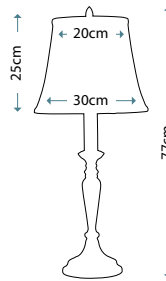

RYE
SF/RYE

Zinc cast buffet lamp with Antique Brass finish, including Ivory Shadow shade.

Max. Wattage: 1 x 60W E27