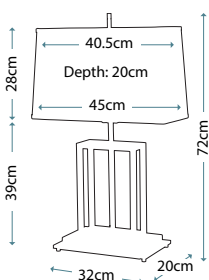

ATLAS

ATLAS/TL

Brushed Brass and Black with White Marble base complete with a Black tapered rectangular shade with Gold faux silk lining and trim.

Max. Wattage: 1 x 60W E27