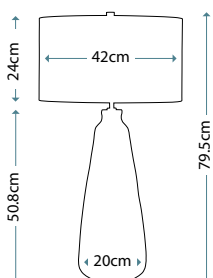

KEW
KEW/TL

A Sage Green ceramic base sculpted into a botanical form. Completed with a White faux silk cylinder shade and Polished Nickel finial.

Max. Wattage: 1 x 60W E27