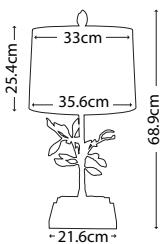

Distressed Gold steel sunburst with Quartz points on Crystal glass oblong base with Cream Linen elliptical oval shade

Max. Wattage: 1 x 100W E27

AUDUBON PARK
GN/AUDUBONPK TL

Distressed Gold cast metal tree on a Crystal glass, oblong base with Cream Linen tapered drum shade