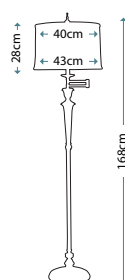

ARLINGTON BB
SF/ARLINGTON BB

Zinc cast swing arm floor lamp with Burnished Brass finish, including Off-white Camelot shade.

Max. Wattage: 1 x 60W E27