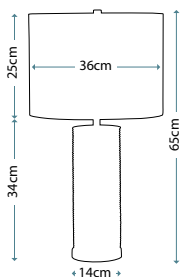

RIPPLE WHITE

RIPPLE/TL WHT

White resin table lamp with Polished Nickel accents. Includes a White faux linen hard-backed shade.

Max. Wattage: 1 x 60W E27