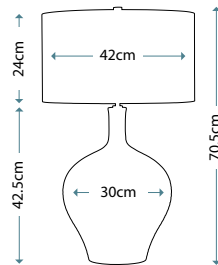

EDEN PARK

EDEN PARK/TL

A dapple textured reactive glaze with tones of Green, Turquoise and Gold contrasts with a Textured Cream base. Completed with a Cream faux silk cylinder shade and Polished Nickel finial.

Max. Wattage: 1 x 60W E27