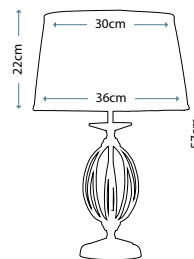

AEGEAN PN

AG/TL PN

Table Lamp featuring a hand forged steel scroll that is finished in Polished Nickel. It is topped and tailed with beautiful cut glass sconces and includes an Ivory 36cm cotton Empire shade.

Max. Wattage: 1 x 60W E27