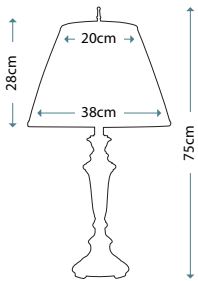

ROOSEVELT
SF/ROOSEVELT

Zinc cast table lamp with Burnished Brass finish, including Oyster silk sheen box pleat shade.

Max. Wattage: 1 x 60W E27