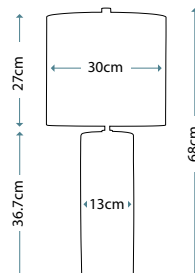

FULWELL
FULWELL/TL

The White gloss ceramic top contrasts with the Matte Gray textured base. Completed with a Dark Gray faux silk cylinder shade and Polished Nickel finial.

Max. Wattage: 1 x 60W E27