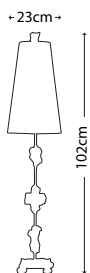

Max. Wattage: 1 x E27 100W
© Paul Grüer

**FRAGMENT GOLD
TABLE LAMP**

FB/FRAGMENT/TL-G

Gold-leaf table lamp features moulded silhouettes of a torso, cross and face cast from original pieces of ancient stonework fragments.