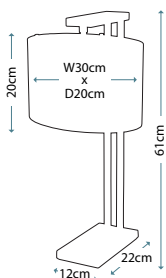

BELMONT TABLE LAMP

BELMONT/TL

Contemporary table lamp with white polycotton shades and white acrylic diffusers. Finished in Brushed Nickel.

Max. Wattage: 1 x 60W E27