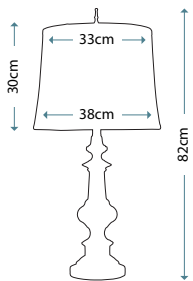

WASHINGTON AN
SF/WASHINGTON AN

Zinc cast table lamp with Antique Nickel finish, including Off-white silk Shantung shade.

Max. Wattage: 1 x 60W E27