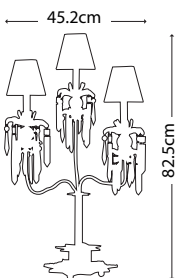

BIRDLAND III
FB/BIRDLAND/TL3

This 3-tier candelabra table lamp showcases a tiered base, striped column and arms detailed with crystal clusters, and Red and Beige spheres. Topped with Cream and Gold striped shades.

Max. Wattage: 3 x E14 60W
© Paul Grüer