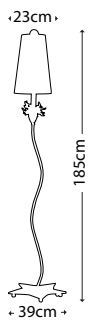

LA FLEUR FLOOR LAMP

FB/LA FLEUR/FL

Gold leaf squares simulate a New Orleans sidewalk to form the decorative plate base. Gold leaf blossom bursts from black and putty striped stem. Black and putty striped shade, topped with gold leaf ball finial.

Max. Wattage: 1 x E27 100W
© Paul Grüer