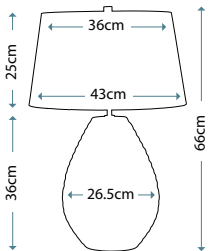

LIGHT BOX™
COLLECTION

BRUNSWICK
BRUNSWICK/TL

A sturdy textured ceramic base in Graphite finish. Completed with a Silver faux silk tapered cylinder shade and Polished Nickel finial.

Max. Wattage: 1 x 60W E27