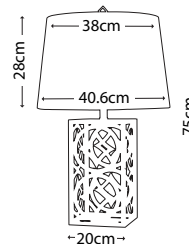

LEE CIRCLE
GN/LEE CIRCLE/TL

Distressed Gold steel frame with Ivory Linen tapered drum shade.

Max. Wattage: 1 x 100W E27