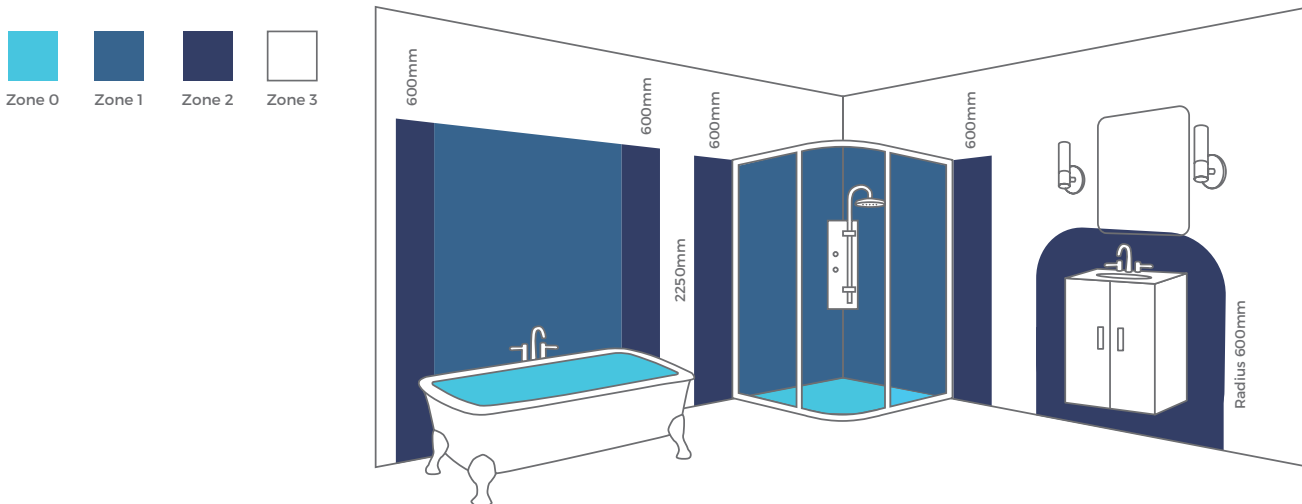

IP RATINGS

Some of the products featured in this catalogue state an IP rating such as IP44. The term IP stands for Ingress Protection and relates to the product's ability to protect electrical parts from ingress of moisture and water. In particular, this is relevant for products being used in Bathroom locations and for outdoor living spaces. For installation and compliance purposes, bathroom spaces have been divided up into zones 0 to 3 and this diagram shows how lighting in a Bathroom should be planned based on these zones.

COMPLIANCE/APPROVALS

All products within this catalogue conform with the European Union Low Voltage Directive, BS EN 60598-1:2015, the product standard for luminaires recognised across Europe and all fittings are CE marked. Every luminaire is individually tested by Elstead Lighting to ensure that the product is electrically sound and meets the company's quality standards. A unique test/batch number is then applied to the fitting. Please contact us for further details or advise us of your local needs if you are outside of these recognised standards.

We are certified to ISO9001:2015 quality management within our UK and Poland operations. Our UK factory is approved for the manufacture of (General Coverage) Fixed and Portable Luminaires, Dry Locations only, for the North American market bearing the "cULus" mark for US and Canada. Elstead Lighting are also manufacturing members of the UK Lighting Industry Association.

ENERGY RATINGS FOR LUMINAIRES

Please see the relevant energy rating label for the corresponding lamp holder type. Please note that, with the very large number of lamp options available in the market, it is impossible for our luminaires to accurately reflect all choices. But all lamps able to be bought in the market should have their own dedicated energy rating performance clearly stated on their packaging.