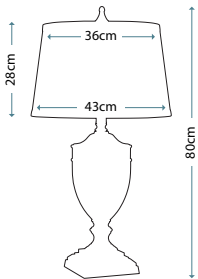

DENNISON PN
QZ/DENNISON PN

Glass and metal table lamp in Polished Nickel finish, including Tan hardback fabric shade with double trim.

Max. Wattage: 1 x 100W E27