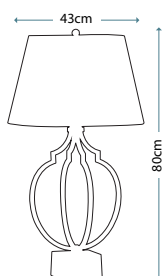

Max. Wattage: 1 x 60W E27

MARCELLA TL

FE/MARCELLA/TL

Table lamp with an ornate filigree design, finished in hand applied Bronze & Gold Patina. A light gold, oval 33cm shade is included.

Max. Wattage: 1 x 60W E27