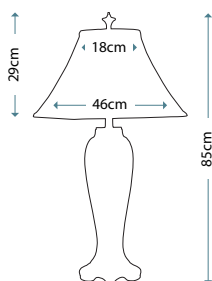

CHARLESTON
SF/CHARLESTON

Zinc cast table lamp with Antique Nickel finish, including Off-white Silk Shantung shade.

Max. Wattage: 1 x 60W E27