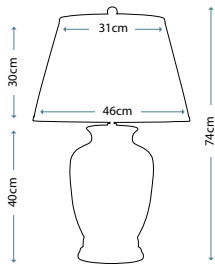

MORRIS LARGE
MORRIS/TL LARGE

Chinese Porcelain table lamp with a traditional Gold floral pattern over a Black glaze. Fitted with a wooden base, Cream polycotton double pleat shade, and Aged Brass finial.

Max. Wattage: 1 x 60W E27