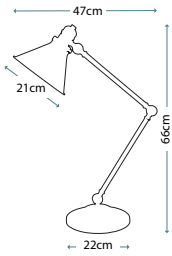

PROVENCE

PV/TL CPR

Using a blend of brass and steel components this table lamp has a Polished Copper finish.

Max. Wattage: 1 x 60W E27