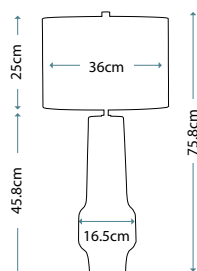

MUSWELL
MUSWELL/TL

This retro Red geometric shaped vase is completed with a White faux linen cylinder shade and Polished Nickel finial.

Max. Wattage: 1 x 60W E27