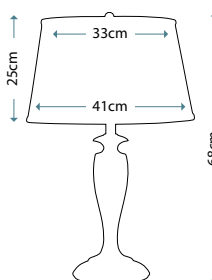

STUYVESANT
SF/STUYVESANT

Zinc cast table lamp with Polished Nickel finish, including Pearl Supreme satin shade.

Max. Wattage: 1 x 60W E27