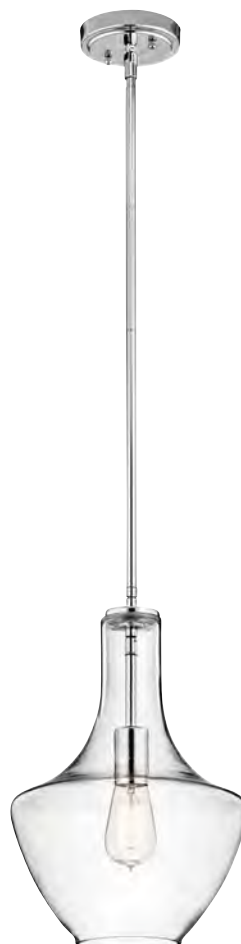

KL/EVERLY/P/S OZ

KL/EVERLY/P/M CH

KL/EVERLY/P/S CH

KL/EVERLY/P/M OZ

Code	Description	Height	Width	Min. Drop	Max. Drop	Finish	Max. Wattage
KL/EVERLY/P/M CH	1lt Medium Pendant	508mm	350mm	730mm	1499mm*	Chrome	1 x 60W E27
KL/EVERLY/P/M OZ	1lt Medium Pendant	508mm	350mm	730mm	1499mm*	Olde Bronze	1 x 60W E27
KL/EVERLY/P/S CH	1lt Small Pendant	387mm	268mm	615mm	1372mm*	Chrome	1 x 60W E27
KL/EVERLY/P/S OZ	1lt Small Pendant	387mm	268mm	615mm	1372mm*	Olde Bronze	1 x 60W E27