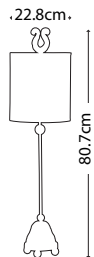

PHOENICIAN

FB/PHOENICIAN/TL

The Silver Leaf ball feet of this table lamp support a Silver Leaf disc and Gold and Black striped molded undulating base of a silver leaf metal stem. Gold Leaf bands accent the Black shade, with Phoenician-inspired molded finial.

Max. Wattage: 1 x E27 60W
© Paul Grüer