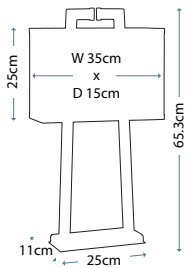

MAGRO
MAGRO/TL

This simple architectural Polished Nickel base has a Light Grey polycotton shade with a Dark Grey trim.

Max. Wattage: 1 x 60W E27