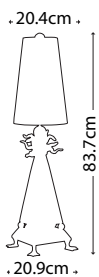

LEDA
FB/LEDA/TL

Duck-footed Gold leaf elements support a tapered Cream Patina lamp body, detailed with Silver Leaf spheres and a Gold Leaf flourishing blossom. A matching finish tapered shade and sphere finial top it off.

Max. Wattage: 1 x E27 60W
© Paul Grüber