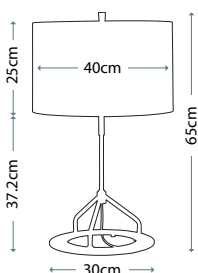

VICENZA WHITE
VICENZA/TL WPN

White tripod on a Polished Nickel base with hidden feet so the ring appears to hover above the table, complete with White cylinder shade that has a Metallic Silver lining and finial.

Max. Wattage: 1 x 60W E27