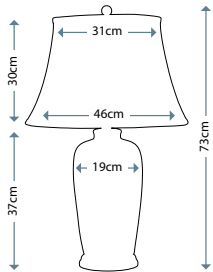

BLUE TRAD WILLOW
BLUE TRAD WP/TL

Blue and White Chinese Porcelain table lamp with traditional scenes of Chinese buildings and willow trees. Fitted with a wooden base, Cream polycotton empire shade, and Aged Brass finial.

Max. Wattage: 1 x 60W E27