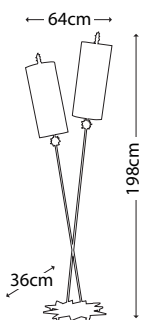

**NETTLE LUX SILVER
FLOOR LAMP**

FB/NETTLELX-S/FL

Floor lamp with jagged star shaped base, etched in gold leaf to resemble cobblestone streets. With gold leaf decorative stem finials, beige and silver leaf striped shades.

Max. Wattage: 2 x E27 60W
© Paul Grüer