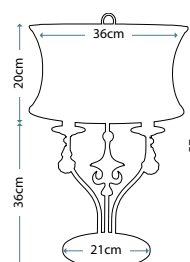

WINDSOR GRAPHITE

WINDSOR/TL GR

Table Lamp hand crafted from steel and finished in Graphite. Includes a Cream 36cm polycotton shade.

Max. Wattage: 2 x 60W E14