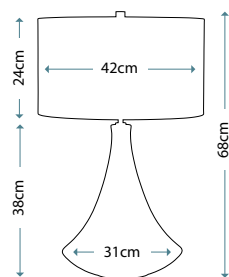

PINNER
PINNER/TL

A Subtle Pink wash over a Matt Cream ceramic spinning-top shaped vase. Completed with a Cream faux silk cylinder shade and Polished Nickel finial.

Max. Wattage: 1 x 60W E27