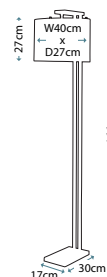

Contemporary floor lamp with white polycotton shades and white acrylic diffusers. Finished in Brushed Nickel.

Max. Wattage: 1 x 60W E27