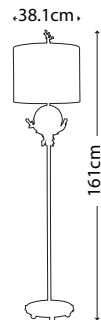

TRELLIS FLOOR LAMP

FB/TRELLIS/FL

Hand-painted putty patina base and stem with silver leaf orb element. Complemented with a hand-painted cylinder shade.

Max. Wattage: 1 x E27 100W
© Paul Grüber