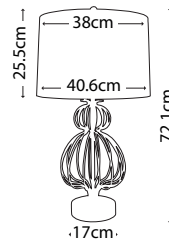

LAFITTE GOLD

GN/LAFITTE/TL GD

Distressed Gold steel body on mocha brown steel base with Cream Linen tapered drum shade

Max. Wattage: 1 x 100W E27