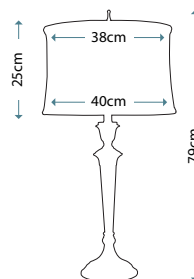

SYRACUSE AN
SF/SYRACUSE AN

Zinc cast table lamp with Antique Nickel finish, including Off-white silk Shantung shade.

Max. Wattage: 1 x 60W E27