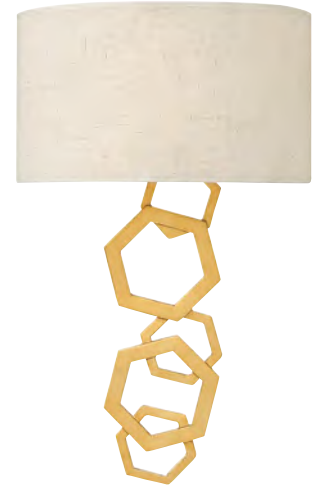

HK/MOXIE2 SSG