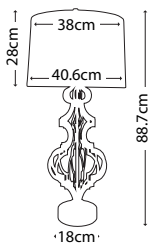

OCTAVIA
GN/OCTAVIA/TL GD

Distressed Gold steel frame on Dark Brown base with Cream Linen tapered drum shade

Max. Wattage: 1 x 100W E27