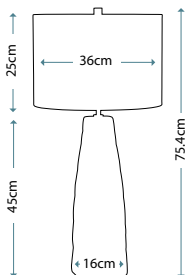

VAUXHALL
VAUXHALL/TL

A geometric shaped vase in a Vintage Caramel finish. Completed with a Cream faux linen cylinder shade and Polished Nickel finial.

Max. Wattage: 1 x 60W E27