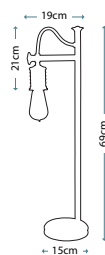

DOUILLE
DOUILLE/TL AB

Ideal for Edison style LED lamps, this vintage industrial table lamp has a ring on the lampholder for optional glass shade GS753. Finished in Aged Brass.

Max. Wattage: 1 x 60W E27