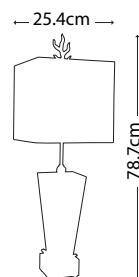

GRENOUILLE
FB/GRENOUILLE/TL

Four gilded frogs atop a Black base support the corners of an Umber washed centre block. A Light Brown faux silk square shade is crowned with a Gold Leaf finial.

Max. Wattage: 1 x E27 60W
© Paul Grüber