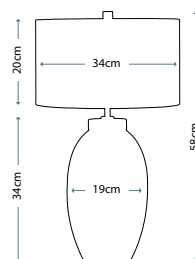

VICTOR CREAM SMALL
VICTOR SM/TL CR

Simple small ceramic table lamp with a Cream glaze. Includes a Brown faux silk hard-backed Empire shade with gold card lining.

Max. Wattage: 1 x 60W E27