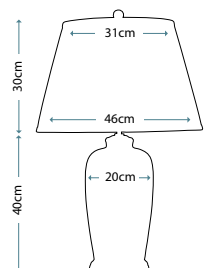

BLACK BIRDS
BLACKBIRDS/TL

Chinese Porcelain table lamp with a traditional Gold Birds pattern over a Black glaze. Fitted with a wooden base, Cream polycotton double pleat shade, and Aged Brass finial.

Max. Wattage: 1 x 60W E27