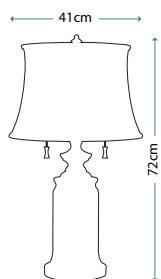

STATEROOM TL BB

FE/STATERM TL BB

Bali Brass table lamp including White cotton linen shade.

Max. Wattage: 2 x 60W E27