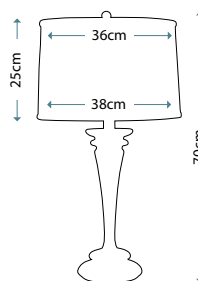

BROOKLYN
SF/BROOKLYN

Zinc cast table lamp with Polished Nickel finish, including Pearl Supreme satin shade.

Max. Wattage: 1 x 60W E27