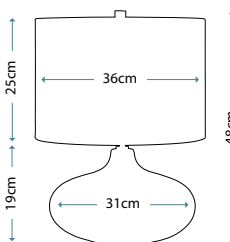

LAGUNA SMALL
LAGUNA/TL SM

Ceramic table lamp with Turquoise and Graphite reactive glaze. Includes a Cream Linen hard-backed tapered shade.

Max. Wattage: 1 x 60W E27