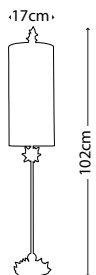

NETTLE
FB/NETTLE/TL

Console lamp featuring a gold leaf sculpted base and metal stem with sculpted blossom element; cylindrical cream shade in putty wash topped with gilded blossom finial.

Max. Wattage: 1 x E27 100W
© Paul Grüber