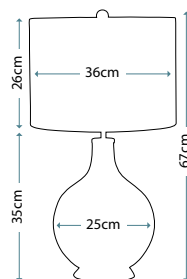

Max. Wattage: 1 x 100W E27

QUOIZEL

Image courtesy of Harlequin.

ORB CLEAR

ORB/TL CLEAR

Clear mouth-blown glass table lamp with Brushed Nickel stem and base including Cream linen hard-backed fabric shade.

Max. Wattage: 1 x 60W E27