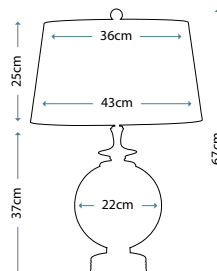

BABUSHKA
BABUSHKA/TL

Ceramic table lamp with a blue painted orb and metallic painted ceramic base and stem. Includes a Silver faux silk shade with silver card lining.

Max. Wattage: 1 x 60W E27