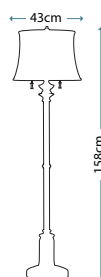

STATEROOM FL BB

FE/STATERM FL BB

Bali Brass floor lamp including White cotton linen shade.

Max. Wattage: 2 x 60W E27