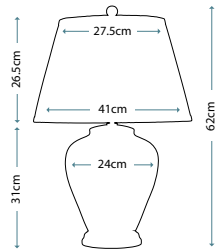

LEAVES BROWN/GOLD
LEAVES BR GL/TL

Chinese Porcelain table lamp with Brown and Gold leaves painted over a Cream crackle glaze. Fitted with a wooden base, Cream polycotton knife pleat shade, and Aged Brass finial.

Max. Wattage: 1 x 60W E27