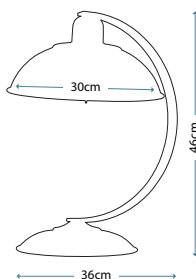

FRANKLIN CREAM
FRANKLIN CREAM

A retro bureau desk lamp finished in an Oyster White enamel paint with a Polished Chrome arch.

Max. Wattage: 1 x 60W E27