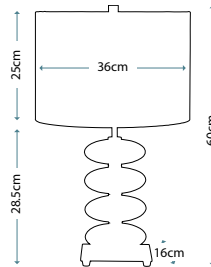

ONYX BLACK
ONYX/TL BLACK

Table lamp with Black glazed ceramic squashed orbs spaced on a Polished Nickel stem. Includes a Black faux linen hard-backed shade.

Max. Wattage: 1 x 60W E27