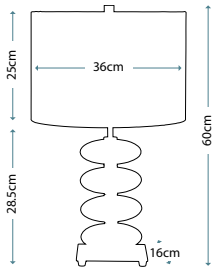

ONYX RED
ONYX/TL RED

Table lamp with Red glazed ceramic squashed orbs spaced on a Polished Nickel stem. Includes a White faux linen hard-backed shade.

Max. Wattage: 1 x 60W E27