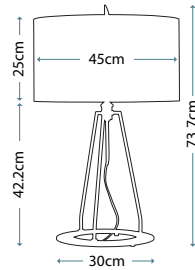

FERRARA GREY
FERRARA/TL GPG

Dark Grey legs ascend from a Polished Gold base on hidden feet so the ring appears to hover above the table, complete with a Grey polycotton cylinder shade that has a Metallic Gold lining.

Max. Wattage: 1 x 60W E27