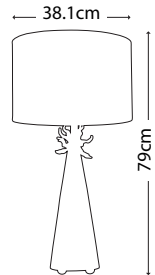

NEO WHITE
FB/NEO/TL FR WHT

French White cone base with Gold Leaf anemone element and lampholder. Topped with a complementing painted cylinder shade.

Max. Wattage: 1 x E27 60W
© Paul Grüber