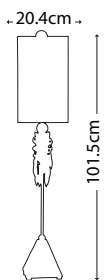

MADISON
FB/MADISON/TL

Pyramid shaped table lamp base with Putty Patina finish supporting a decorative sculpted element adorned with crystal clusters. Topped with a complementing Putty Patina shade.

Max. Wattage: 1 x E27 60W
© Paul Grüber