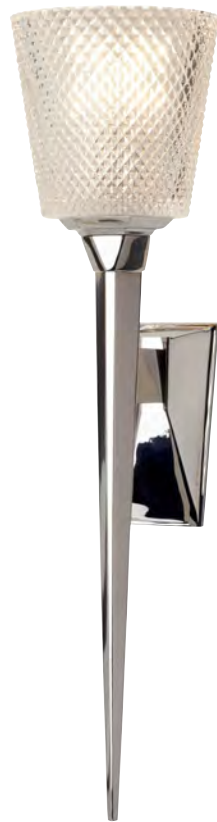

BATH/VERITY PG

BATH/VERITY PC

Code	Description	Height	Width	Projection	Finish	Max. Wattage
BATH/VERITY PG	1lt wall light	506mm	126mm	200mm	Polished Gold	1 x 3.5W LED G9*
BATH/VERITY PC	1lt wall light	506mm	126mm	200mm	Polished Chrome	1 x 3.5W LED G9*