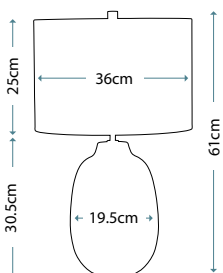

CHELSEFIELD
CHELSEFIELD/TL

A Pale Green ceramic vase that fades to Snow White at the base. Completed with a White faux linen drum shade and Polished Nickel finial.

Max. Wattage: 1 x 60W E27