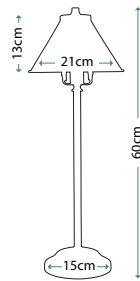

PROVENCE STICK LAMP
PV/SL CPR

A simple task/buffet lamp suitable for compact spaces. Using a blend of brass and steel components this table lamp has a Polished Copper finish.

Max. Wattage: 1 x 7W LED E14
(supplied with lamp)