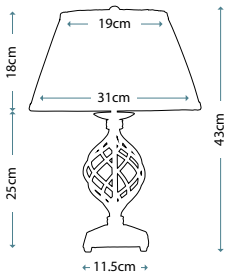

BELFRY

BELFRY/TL

Table Lamp featuring a hand forged steel scroll that is finished in Textured Black and includes an Oyster 31cm cotton Empire shade.

Max. Wattage: 1 x 60W E27