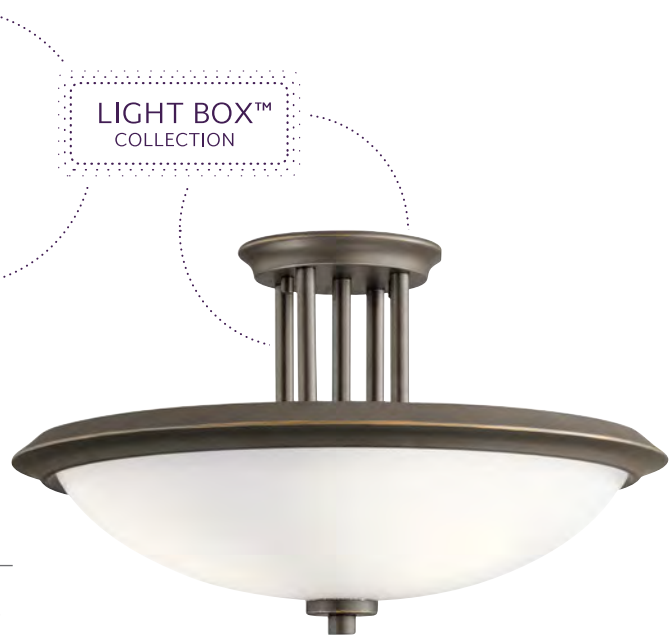

Crystal accent
is removable for
lower ceilings

DREYFUS
KL/DREYFUS/SFOZ
shown without crystal accent

LIGHT BOX™
COLLECTION

FEISS
EST. 1955