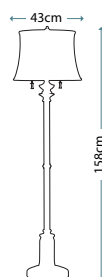

STATEROOM FL AN

FE/STATERM FL AN

Antique Nickel floor lamp including True White cotton linen shade.

Max. Wattage: 2 x 60W E27