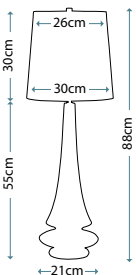

SPIN GREY

SPIN/TL GREY

Ceramic table lamp with Mid Grey Glaze and Polished Nickel accents. Includes a Dark Grey faux silk hard-backed shade.

Max. Wattage: 1 x 60W E27