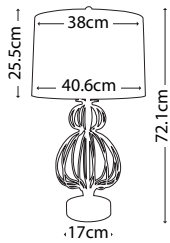

LAFITTE SILVER

GN/LAFITTE/TL SV

Distressed Silver steel body on Gunmetal steel base with White Linen tapered drum shade

Max. Wattage: 1 x 100W E27