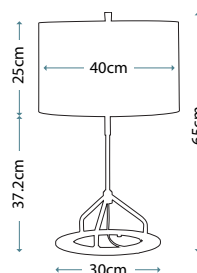

VICENZA GREY
VICENZA/TL GPN

Dark Grey tripod on a Polished Nickel base with hidden feet so the ring appears to hover above the table, complete with Grey cylinder shade that has a Metallic Silver lining and finial.

Max. Wattage: 1 x 60W E27