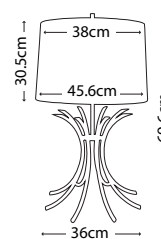

RIVERS
GN/RIVERS/TL

Distressed Gold steel frame with Cream Linen tapered drum shade

Max. Wattage: 1 x 100W E27