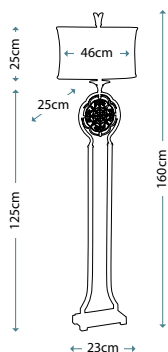

MARCELLA FL

FE/MARCELLA/FL

Floor lamp with an ornate filigree design, finished in hand applied Bronze & Gold Patina. A light gold, oval 46cm shade is included.

Max. Wattage: 1 x 60W E27