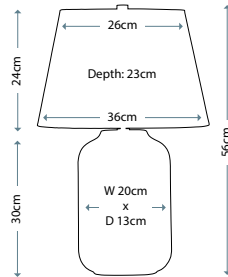

Max. Wattage: 1 x 60W E27

MUSE TURQUOISE
MUSE/TL TURQSE

Ceramic table lamp with a diamond sculpted pattern and Turquoise Reactive Glaze. Includes a Light Grey oval hard-backed shade.

Max. Wattage: 1 x 60W E27