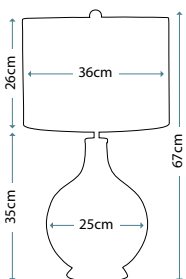

Max. Wattage: 1 x 100W E27

QUOIZEL

Image courtesy of Harlequin.

ORB CLEAR

ORB/TL CLEAR

Clear mouth-blown glass table lamp with Brushed Nickel stem and base including Cream linen hard-backed fabric shade.

Max. Wattage: 1 x 60W E27