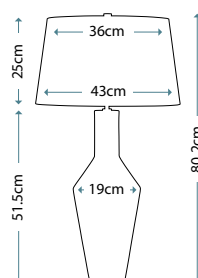

LEYTON
LEYTON/TL

A Pale Sage Green matt finished ceramic vase, completed with an Ivory polycotton, tapered cylinder shade and Polished Nickel finial.

Max. Wattage: 1 x 60W E27