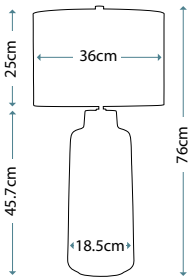

MARYLAND
MARYLAND/TL

A Light Brown reactive glaze over a Matt Graphite base is completed with a White faux linen shade and Polished Nickel finial.

Max. Wattage: 1 x 60W E27