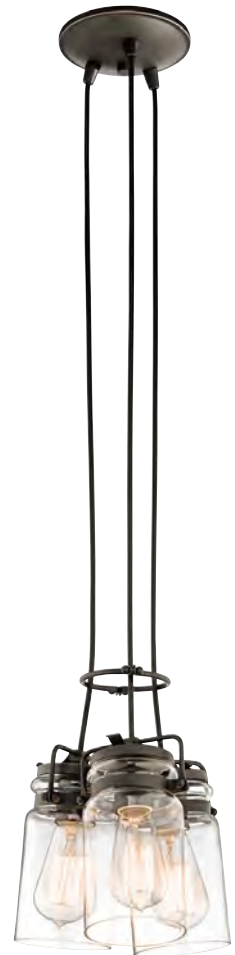

KL/BRINLEY3
shown with ring accessory
included in each multi-light