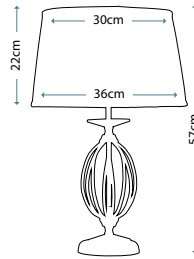

AEGEAN AB

AG/TL AB

Table Lamp featuring a hand forged steel scroll that is finished in Aged Brass. It is topped and tailed with beautiful cut glass sconces and includes an Ivory 36cm cotton Empire shade.

Max. Wattage: 1 x 60W E27