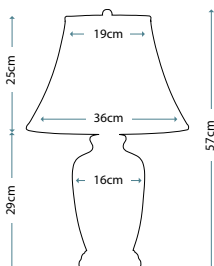

BLUE GINGER JAR
BLUE G JAR/TL

Blue and White Chinese Porcelain table lamp reminiscent of traditional ginger jars. Fitted with a wooden base, White polycotton empire shade, and Satin Nickel finial.

Max. Wattage: 1 x 60W E27