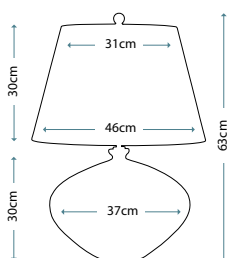

RIBBED PUMPKIN
RIB PUMPKIN/TL

Ceramic table lamp with Brown and Black speckled reactive glaze. Includes a Cream faux silk hard-backed Empire shade.

Max. Wattage: 1 x 60W E27