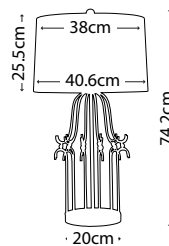

STELLA SILVER

GN/STELLA/TL SV

Distressed Silver steel frame with crystal accents on a Crystal glass base with White Linen tapered drum shade

Max. Wattage: 1 x 100W E27