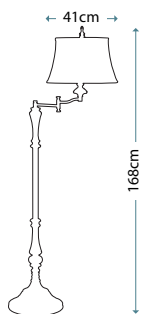

Max. Wattage: 1 x 100W E27

AUGUSTINE
FE/AUGUSTINE TL

Antique Brown table lamp including round cream colour Textured Linen Ivory soft lined shade.

Max. Wattage: 1 x 60W E27

GIBSON SWFL
FE/GIBSON SWFL

Cambridge Crackle floor lamp with a moveable swing arm, ideal for use as a reading lamp. Includes a Desert Linen fabric shade.