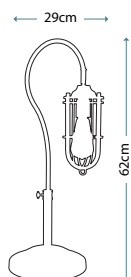

**URBAN RENEWAL
CAGE TABLE LAMP**

FE/URBANRWL/TL1

Dark Antique Brass table lamp including metal cage. Ideal for LED filament lamps.

Max. Wattage: 1 x 60W E27