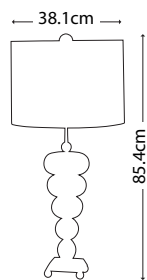

MADISON
FB/MADISON/TL

Pyramid shaped table lamp base with Putty Patina finish supporting a decorative sculpted element adorned with crystal clusters. Topped with a complementing Putty Patina shade.

Max. Wattage: 1 x E27 60W
© Paul Grüber