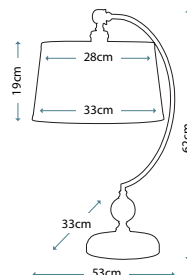

JENKINS
QZ/JENKINS/TL PN

Table lamp in Polished Nickel finish, including Cream linen hardback shade.

Max. Wattage: 1 x 100W E27