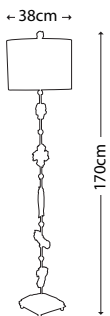

**FRAGMENT SILVER
FLOOR LAMP**
FB/FRAGMENT/FL-S

Silver leaf with amber glaze sets off a drum shade, stepped base and stem studded silhouettes of a torso, cross and face cast from original pieces of ancient stonework fragments.

Max. Wattage: 1 x E27 100W
© Paul Grüer