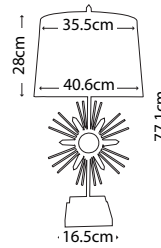

SUN KING
GN/SUN KING/TL

Distressed Gold steel sunburst with Quartz points on Crystal glass oblong base with Cream Linen elliptical oval shade

Max. Wattage: 1 x 100W E27