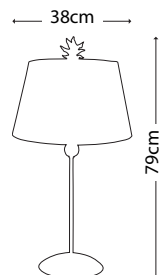

**SOUTH BEACH
TABLE LAMP**

FB/SOUTHBEACH/TL

A Black and Cream striped stem is topped with a matching shade and Gold Leaf orb. Finished with a Gold Leaf element.

Max. Wattage: 1 x 100W E27
© Paul Grüer