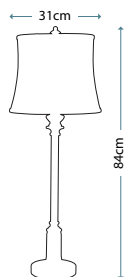

STATEROOM BL BB

FE/STATERM BL BB

Bali Brass buffet lamp including White cotton linen shade.

Max. Wattage: 1 x 60W E27