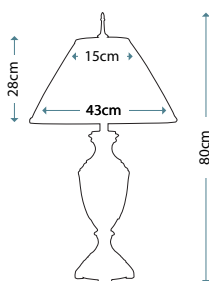

CINCINNATI
SF/CINCINNATI

Zinc cast table lamp with Burnished Brass finish, including Oyster silk sheen box pleat shade.

Max. Wattage: 1 x 60W E27