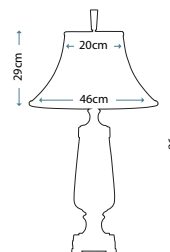

MONTEVERDE
QZ/MONTEVERDE

Ceramic green table lamp with metal accents in Aged Brass finish, including Caramel crushed silken softback shade.

Max. Wattage: 1 x 100W E27

QUOIZEL