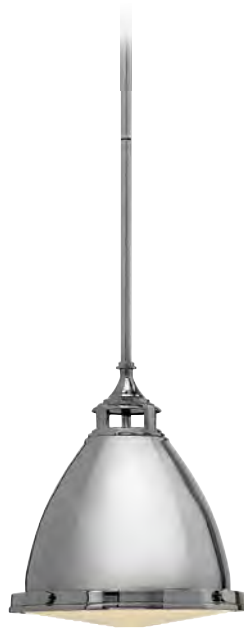

HK/AMELIA/P/M PN