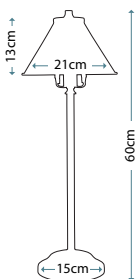

PROVENCE STICK LAMP
PV/SL OB

A simple task/buffet lamp suitable for compact spaces. Using a blend of brass and steel components this table lamp has an Old Bronze finish.

Max. Wattage: 1 x 7W LED E14
(included)