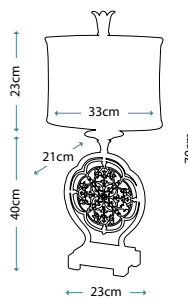

MARCELLA TL

FE/MARCELLA/TL

Table lamp with an ornate filigree design, finished in hand applied Bronze & Gold Patina. A light gold, oval 33cm shade is included.

Max. Wattage: 1 x 60W E27