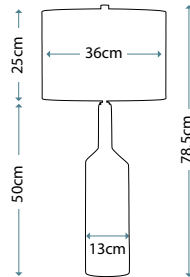

BAYSWATER
BAYSWATER/TL

A Deep Ocean Blue and White, bottle shaped ceramic base. Completed with a White faux linen cylinder shade and Polished Nickel finial.

Max. Wattage: 1 x 60W E27