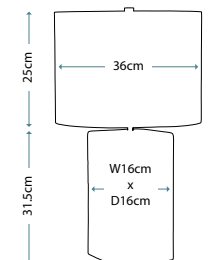

ALBA CREAM
ALBA/TL CREAM

Ceramic table lamp with Cream and Grey reactive glaze. Includes a Light Grey faux silk hard-backed Empire shade.

Max. Wattage: 1 x 60W E27