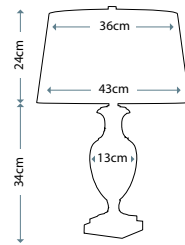

ANTONIA
ANTONIA/TL

Clear Crystal Glass table lamp with a rounded vase shape. Includes a Silver sheer fabric shade with a Silver Metallic card lining, and Polished Nickel finial.

Max. Wattage: 1 x 60W E27