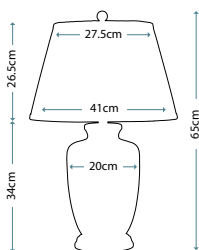

GOLD BIRDS & BERRIES
GOLD BIRDS/TL

Chinese Porcelain table lamp with a Gold Birds and Berries pattern over a Light Blue glaze. Fitted with a wooden base, Cream polycotton knife pleat shade, and Aged Brass finial.

Max. Wattage: 1 x 60W E27