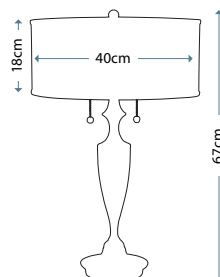

GATSBY BB
SF/GATSBY BB

Zinc cast table lamp with Burnished Brass finish, including Off-white Camelot shade.

Max. Wattage: 2 x 60W E27