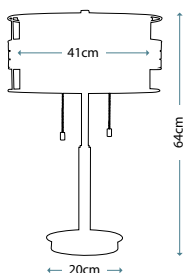

LAGUNA TL

QZ/LAGUNA/TL

Table lamp with Renaissance Copper finish, including mica and mosaic tile cylinder shade.

Max. Wattage: 2 x 60W E27