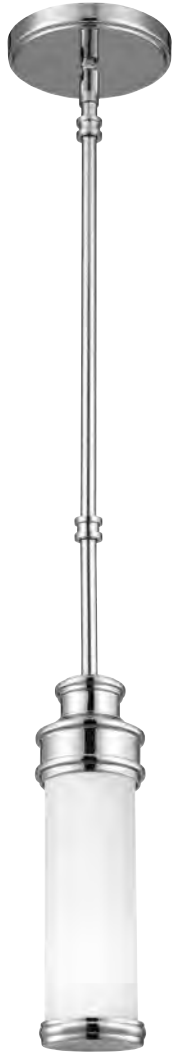

Steeped in the revived English Tudor design trend, the Payne collection still has an elegantly simple and modern profile. The clean, white, opal etched glass complements the simple spun metal rings, as well as setting off the more detailed metal rings of the ornate fittings.

FE/PAYNE/MPBATH