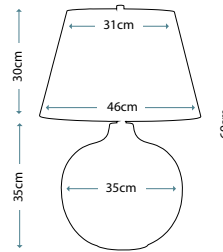

COLORADO
COLORADO/TL

Ceramic table lamp with Burnt Orange and Brown reactive glaze. Includes a Cream faux silk hard-backed Empire shade.

Max. Wattage: 1 x 60W E27