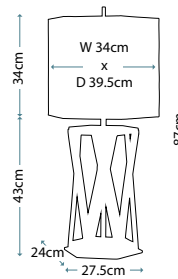

APOLLO

APOLLO/TL

Brushed Brass frame with White Marble inserts at the top and bottom, complete with a Navy Blue faux suede hexagonal shade with Gold faux silk lining.

Max. Wattage: 1 x 60W E27