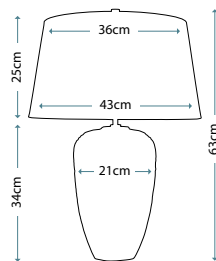

POSEIDON
POSEIDON/TL

Ceramic table lamp with a ridged texture, Blue Reactive Glaze and Polished Nickel accents. Includes a Silver faux silk shade with silver card lining.

Max. Wattage: 1 x 60W E27