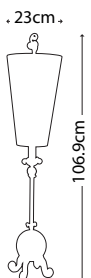

LE CIRQUE
FB/LE CIRQUE/TL

Sculpted Gold legs support a Red and Tan sphere. Sculpted highlights flank a Black and Cream metal stem. An inverted Beige and Cream shade is topped by a Red sculpted finial.

Max. Wattage: 1 x E27 60W
© Paul Grüer