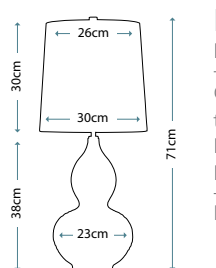

LAPIS GOURD
LAPIS GOURD/TL

Ceramic table lamp with a ridged texture, Blue Reactive Glaze and Polished Nickel accents. Includes a Light grey faux silk hard-backed shade.

Max. Wattage: 1 x 60W E27