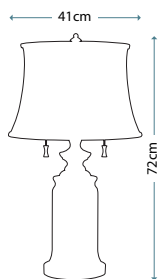

STATEROOM TL AN

FE/STATERM TL AN

Antique Nickel table lamp including True White cotton linen shade.

Max. Wattage: 2 x 60W E27