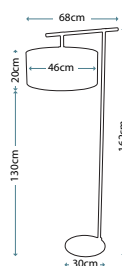

BALANCE FLOOR LAMP
BALANCE/FL DBG

Dark brown painted floor lamp with simple modern frame. Includes grey cylinder shade and fabric diffuser.

Max. Wattage: 1 x 60W E27