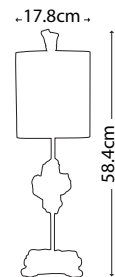

CROSS

Silver - FB/CROSS/TL SV
Gold - FB/CROSS/TL GD

Floating Gold or Silver carved cross on excavated 4-footed complementing base. Topped with matching hand-leafed shade.

Max. Wattage: 1 x E27 60W
© Paul Grüber