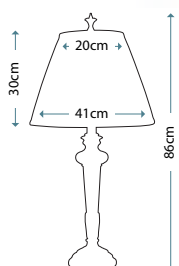

EMPIRE
SF/EMPIRE

Zinc cast table lamp with Roman Bronze finish, including Ivory Shadow side pleat shade.

Max. Wattage: 1 x 60W E27