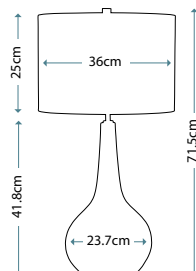

UPTON
UPTON/TL

A vibrant Red glaze on a gourd shaped ceramic vase. Completed with a White faux linen cylinder shade and Polished Nickel finial.

Max. Wattage: 1 x 60W E27