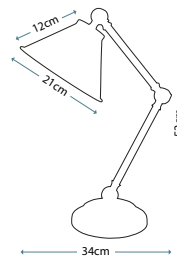

PROVENCE ELEMENT
PV ELEMENT GAB

A smaller version of the Provence Table Lamp with a twist. This table lamp has a Matt Grey finish with Aged Brass knuckle joints.

Max. Wattage: 1 x 60W E27