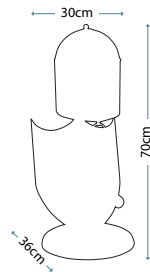

CRUSADER

CRUSADER/TL BBRZ

Steel Table Lamp hand crafted to a design influenced from historic days gone by. It is finished in a Burnished Bronze patina and is sure to be a conversation piece wherever it is placed.

Max. Wattage: 9W LED GX53 (lamp included)