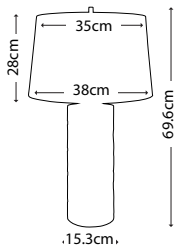

ARABELLA GOLD
GN/ARABELLA/TL/G

White column encased in a Distressed Gold steel frame with Cream Linen tapered drum shade

Max. Wattage: 1 x 100W E27