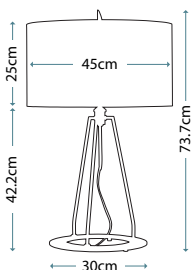

FERRARA WHITE
FERRARA/TL WPG

White legs ascend from a Polished Gold base on hidden feet so the ring appears to hover above the table, complete with a White polycotton cylinder shade that has a Metallic Gold lining.

Max. Wattage: 1 x 60W E27