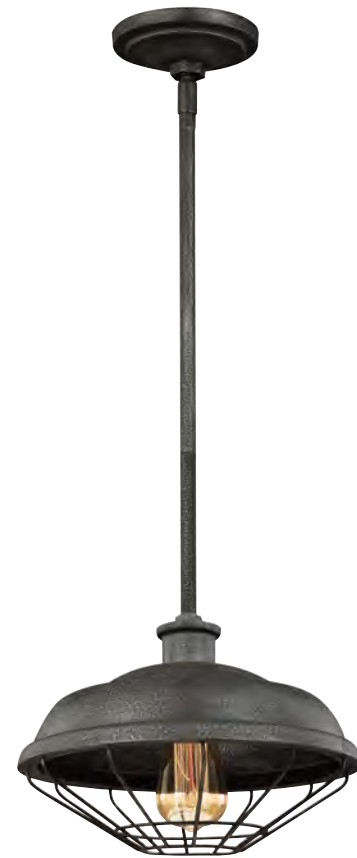

LENNEX

The Lennex collection by Feiss is a throwback to the Industrial Revolution, featuring open metal cages, exposed lamping and gooseneck detailing that resemble true vintage warehouse fixtures. Real gas piping secures the pitted, rugged sand-cast shades, which are produced in a Slated Grey Metal finish.

FEISS
EST. 1955

FE/LENNEX/P