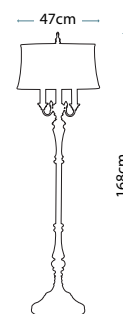

GIBSON FL
FE/GIBSON FL

Cambridge Crackle floor lamp including Desert Linen fabric shade.

Max. Wattage: 4 x 60W E27