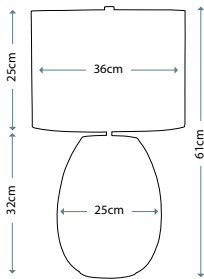

SEYCHELLES
SEYCHELLES/TL

Off White Textured Ceramic table lamp with Blue and Sand decoration. Includes a Cream Linen hard-backed tapered shade.

Max. Wattage: 1 x 60W E27