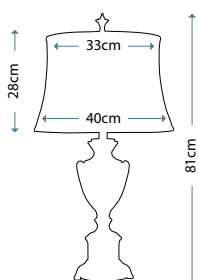

CITY HALL
SF/CITY HALL

Zinc cast table lamp with Smoked Umber finish, including Off-white silk Shantung shade.

Max. Wattage: 1 x 60W E27