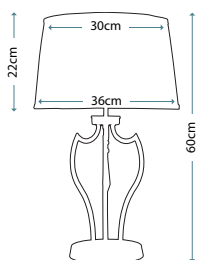

PIMLICO PN
PM/TL PN

Table Lamp featuring fine square steel tubing unusually curved on the edge, finished in Polished Nickel. It features a beautiful cut glass droplet and includes an Ivory 36cm cotton Empire shade.

Max. Wattage: 1 x 60W E27