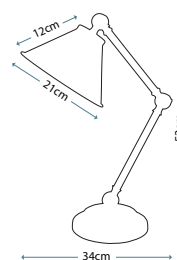

PROVENCE ELEMENT
PV ELEMENT WPN

A smaller version of the Provence Table Lamp with a twist. This table lamp has a Gloss White finish with Polished Nickel knuckle joints.

Max. Wattage: 1 x 60W E27