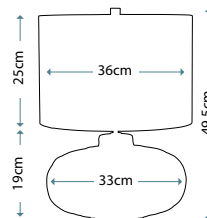

WOODSIDE
WOODSIDE/TL

This pumpkin shaped base in a Vintage Caramel finish is completed with an Ivory faux linen cylinder shade and Polished Nickel finial.

Max. Wattage: 1 x 60W E27