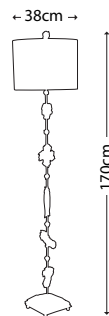

**FRAGMENT GOLD
FLOOR LAMP**
FB/FRAGMENT/FL-G

Gold leaf with amber glaze sets off a drum shade, stepped base and stem studded silhouettes of a torso, cross and face cast from original pieces of ancient stonework fragments.

Max. Wattage: 1 x E27 100W
© Paul Grüer