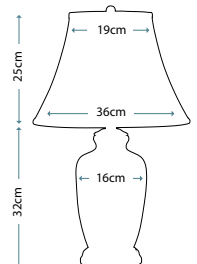

GOLD THISTLE
GOLDTHISTLE/TL

Chinese Porcelain table lamp with a Gold floral pattern over a Cream crackle glaze. Fitted with a wooden cap and base, White polycotton empire shade, and Aged Brass finial.

Max. Wattage: 1 x 60W E27