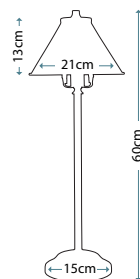

PROVENCE STICK LAMP
PV/SL PN

A simple task/buffet lamp suitable for compact spaces. Using a blend of brass and steel components this table lamp has a Polished Nickel finish.

Max. Wattage: 1 x 7W LED E14
(included)