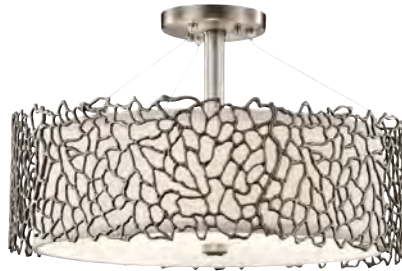

* Supplied with 2 x 150mm & 2 x 300mm rods.

Model shown: KL/SILCORAL/P/A

Inspired by natural coral, the Silver Coral collection evokes a natural feeling while providing endless and fascinating features. Delicate details are infused with a unique contemporary yet soft design.

KL/SILCORAL/P/A

KL/SILCORAL/P/A
shown as semi-flush

KL/SILCORAL/MP

KL/SILCORAL/P/B

KL/SILCORAL/ISLE

Top view of
KL/SILCORAL/ISLE

KL/SILCORAL1

Code	Description	Height	Width	Min. Drop	Max. Drop	Projection	Finish	Max. Wattage
KL/SILCORAL/P/A	3ft Duo-Mount Pendant	175mm	464mm	286mm	1270mm*	-	Classic Pewter	3 x 100W E27
KL/SILCORAL/P/B	4ft Pendant	175mm	559mm	350mm	1194mm*	-	Classic Pewter	4 x 100W E27
KL/SILCORAL/MP	1ft Mini Pendant	150mm	184mm	275mm	1219mm*	-	Classic Pewter	1 x 100W E27
KL/SILCORAL/ISLE	4ft Oval Island Light	175mm	864mm	350mm	1194mm*	406mm	Classic Pewter	4 x 100W E27
KL/SILCORAL1	1ft Wall Light	235mm	191mm	-	-	140mm	Classic Pewter	1 x 100W E27