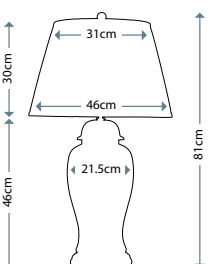

IVORY CRACKLE LARGE
IVORY CRA LG/TL

Large Chinese Porcelain table lamp with a traditional ginger jar shape and ivory crackle glaze. Fitted with a wooden base, Cream polycotton knife pleat shade, and Aged Brass finial.

Max. Wattage: 1 x 60W E27