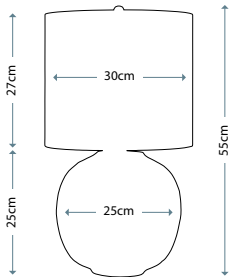

BLUE GLOBE
BLUE GLOBE/TL

Ceramic table lamp with Ocean Blue reactive glaze. Includes a Light Grey faux silk hard-backed cylinder shade.

Max. Wattage: 1 x 60W E27