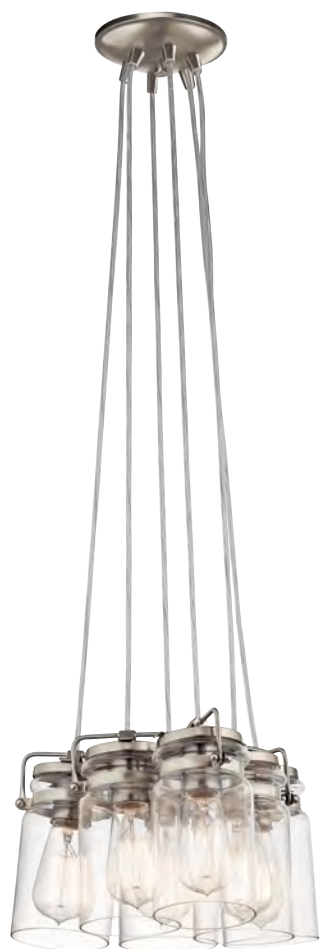

The vintage style of the Brinley collection gives a beautifully modern treatment to the familiarity and comfort of canning jars. Used in groups or stand-alone, the Brinley collection is a new touch of home, finished in either Brushed Nickel or Olde Bronze.

KL/BRINLEY6 NI