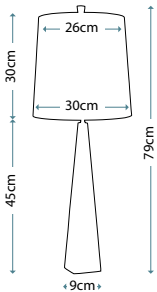

ASCENT POLISHED NICKEL TL

ASCENT/TL PN

Steel tapered column table lamp finished in Polished Nickel. Includes a Dark Grey faux silk hard-backed shade.

Max. Wattage: 1 x 60W E27