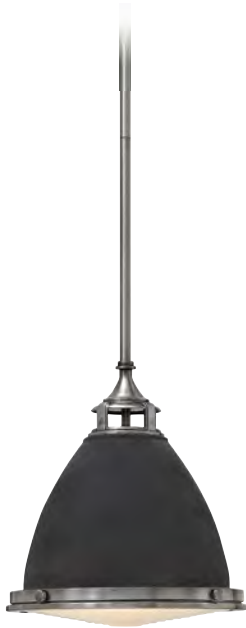

* Supplied with 4572mm of black cord.

Model shown: HK/AMELIA/P/M DZ

Amelia's classic pendant design reinvents vintage details with a cast glass fitter, cast metal trim ring and prominent hinges and clasps. The etched opal glass dome has an etched prismatic bottom lens for classic retro inspiration, while the full metal body versions have a more vintage appearance to them.