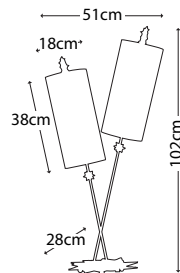

**NETTLE LUX SILVER
TABLE LAMP**

FB/NETTLELUXS/TL

Silver and cream striped shades and spiked nettle finial top this distinctive two-arm table lamp.

Max. Wattage: 2 x E27 60W
© Paul Grüer