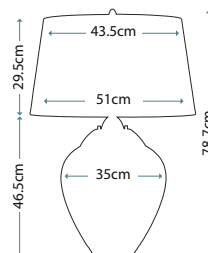

SAMARA LARGE

QN-SAMARA-TL-LRG-BLU

Large wavy texture blown glass table lamp with a Light Blue tint and Polished Nickel metalwork. Fitted with a 4-way switch to light both the shade and base. Complete with a Scallop taupe faux silk shade (Ref: LSUK044).

Max. Wattage: 1 x 60W E27 + 1 x 7W LED GU10 (GU10 supplied)