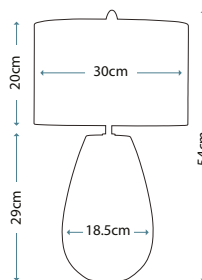

HARROW

QN-HARROW-TL

Fine texture combines with smooth finish on this unique silver base. Complete with a Hepplewhite light grey faux silk shade (Ref: LSUK034).

Max. Wattage: 1 x 60W E27