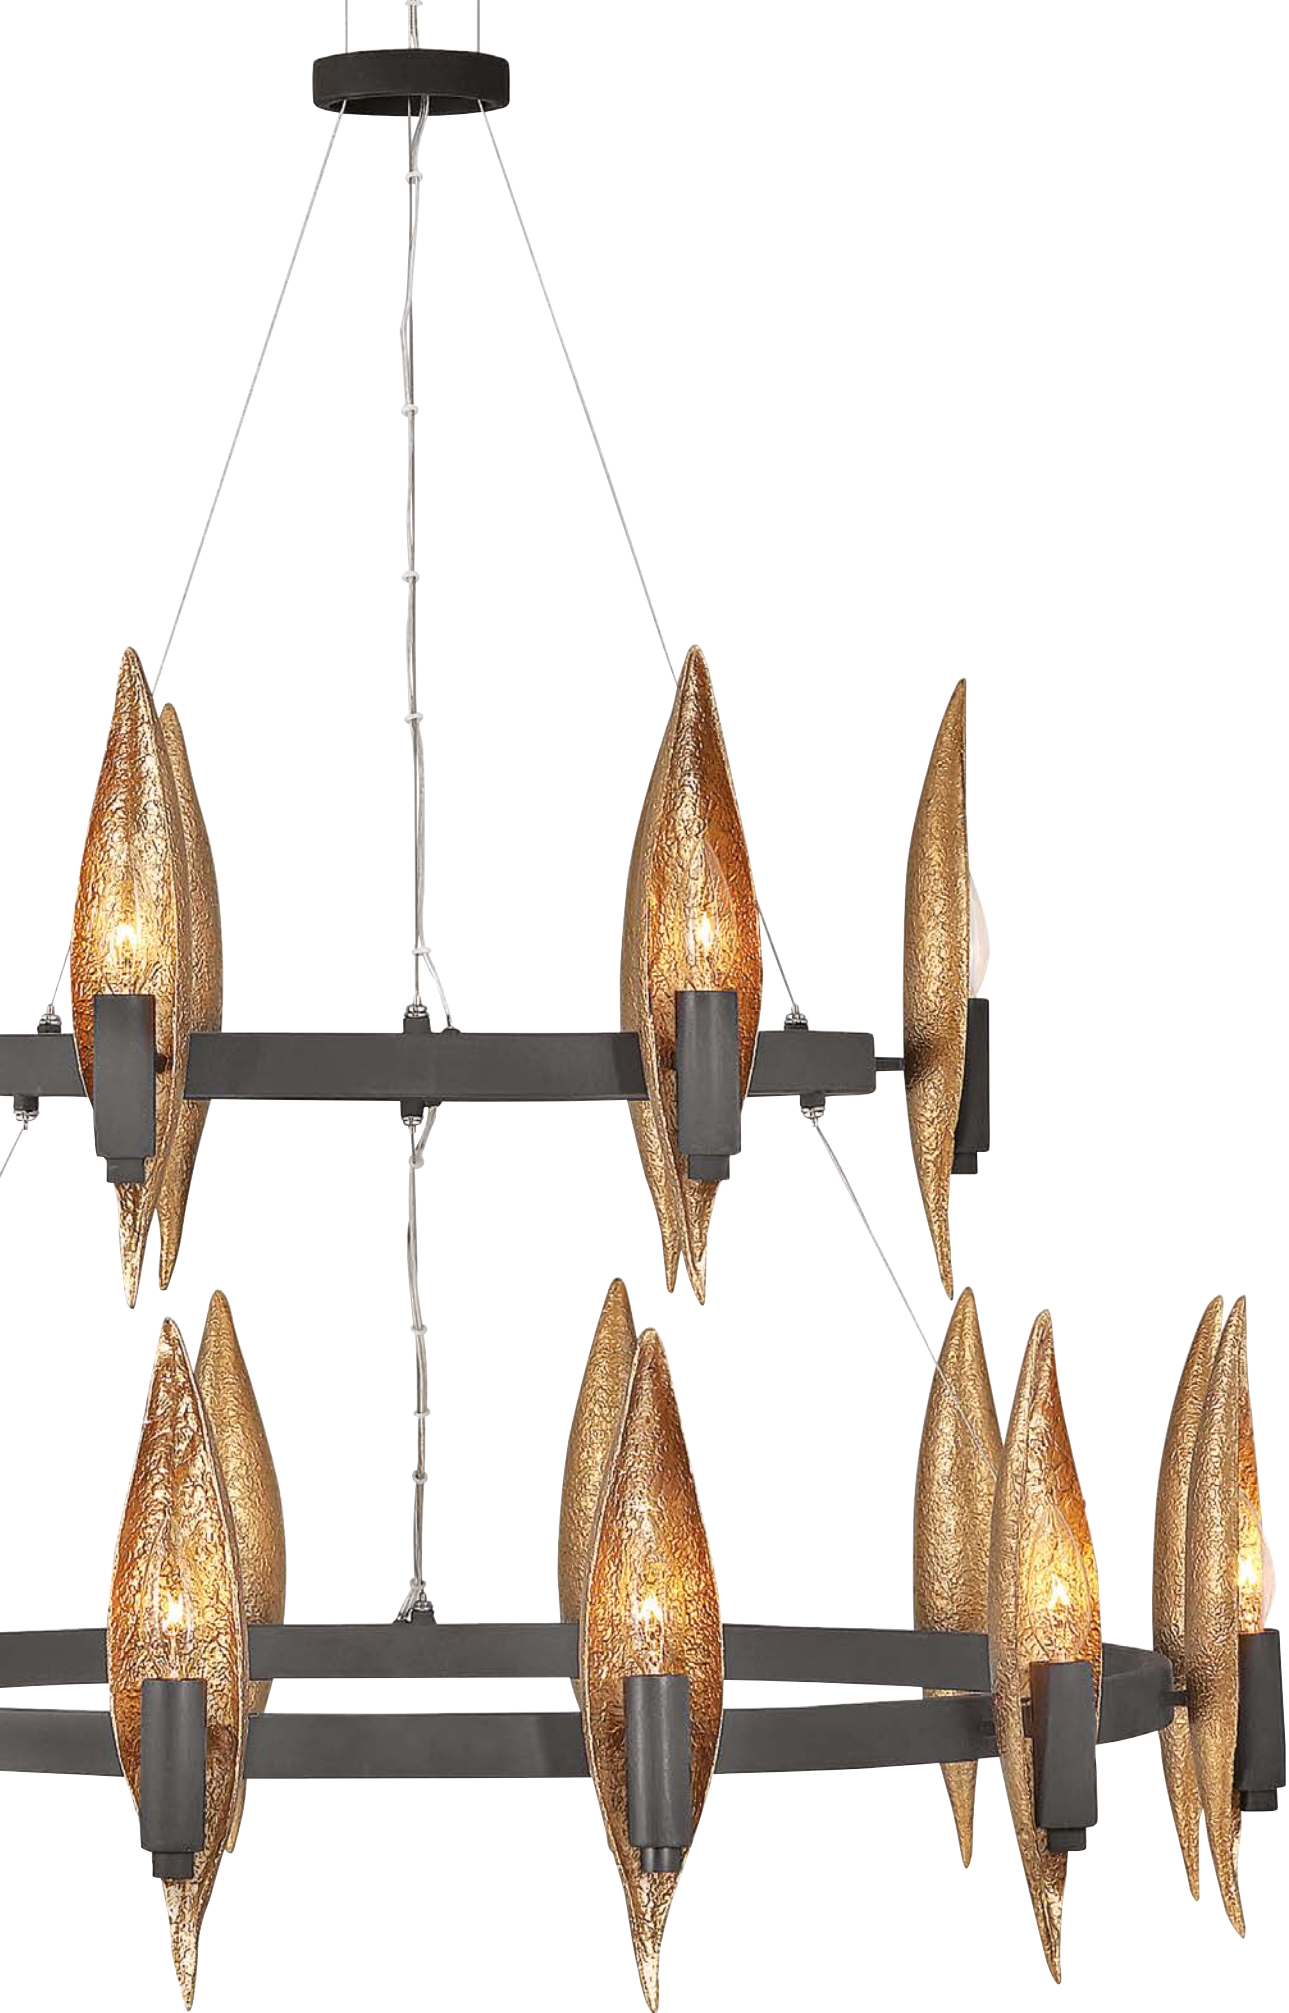

Model: QN-STYX-LED-W-BG

WILLOW

Gleaming organic, traditional elegance, Willow's slender cast pods feature Carbon Black enhanced with a crisp Deluxe Gold finish. Balance is achieved with its luminous bulbs nestled in front, allowing this coniferous design to shine luxe light in stylish interiors.