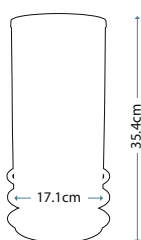

ARNO

QN-ARNO-SMOKE-AB

Blown glass obelisk table lamp with a prismatic texture and Smoked tint. The light source is cleverly hidden in the base with fine metal detailing in Aged Brass.

Max. Wattage: 1 x 9W LED GX53 (included)