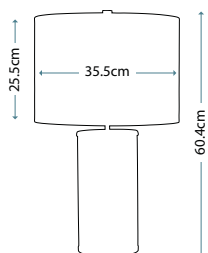

RENO

QN-RENO-SMOKE-PN

Blown glass table lamp with a prismatic texture and Smoked tint. Completed with crisp Polished Nickel details and a Whale grey faux silk shade with silver metallic inner (Ref: LSUK017).

Max. Wattage: 1 x 60W E27