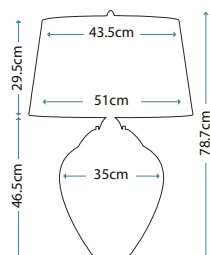

SAMARA LARGE

QN-SAMARA-TL-LRG-CLR

Large wavy texture blown clear glass table lamp and Polished Nickel metalwork. Fitted with a 4-way switch to light both the shade and base. Complete with a Chateau duck egg faux silk shade (Ref: LSUK046).

Max. Wattage: 1 x 60W E27 + 1 x 7W LED GU10 (GU10 supplied)