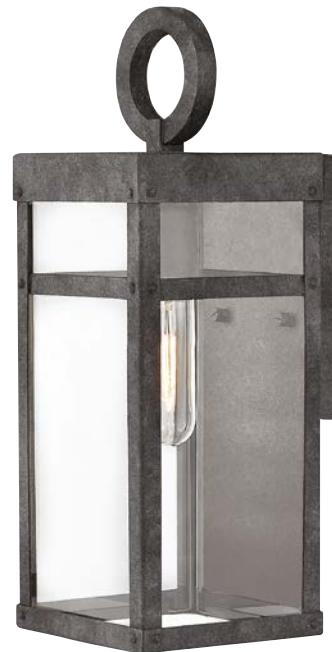

QN-PORTER-S-DZ

Code	Description	Height	Width/Dia.	Depth	Finish	Max. Wattage	IP Rating
QN-PORTER-M-DZ	1lt Medium Wall Lantern	474mm	140mm	185mm	Aged Zinc	1 x 60W E27*	IP44
QN-PORTER-S-DZ	1lt Small Wall Lantern	336mm	140mm	163mm	Aged Zinc	1 x 60W E27*	IP44

* Recommended Tubular LED lamps - order code: LP-LED7W-E27-T30L.