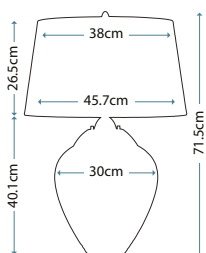

Max. Wattage: 1 x 60W E27 + 1 x 7W LED GU10 (GU10 supplied)

These table lamps have independent light sources for the shades and bases

QN-SAMARA-TL-BLU

QN-SAMARA-TL-LRG-BLU

SAMARA

QN-SAMARA-TL-BLU

Small wavy texture blown glass table lamp with a Light Blue tint and Polished Nickel metalwork. Fitted with a 4-way switch to light both the shade and base. Complete with a Scallop taupe faux silk shade (Ref: LSUK001).