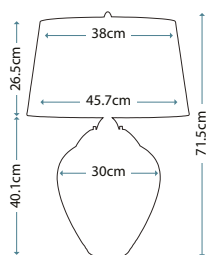

Max. Wattage: 1 x 60W E27 + 1 x 7W LED GU10 (GU10 supplied)

These table lamps have independent light sources for the shades and bases

QN-SAMARA-TL-CLR

QN-SAMARA-TL-LRG-CLR

SAMARA

QN-SAMARA-TL-CLR

Small wavy texture blown clear glass table lamp and Polished Nickel metalwork. Fitted with a 4-way switch to light both the shade and base. Complete with a Chateau duck egg faux silk shade (Ref: LSUK003).