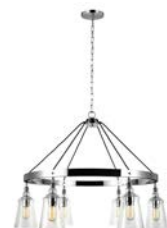

LORAS
Chrome
p170