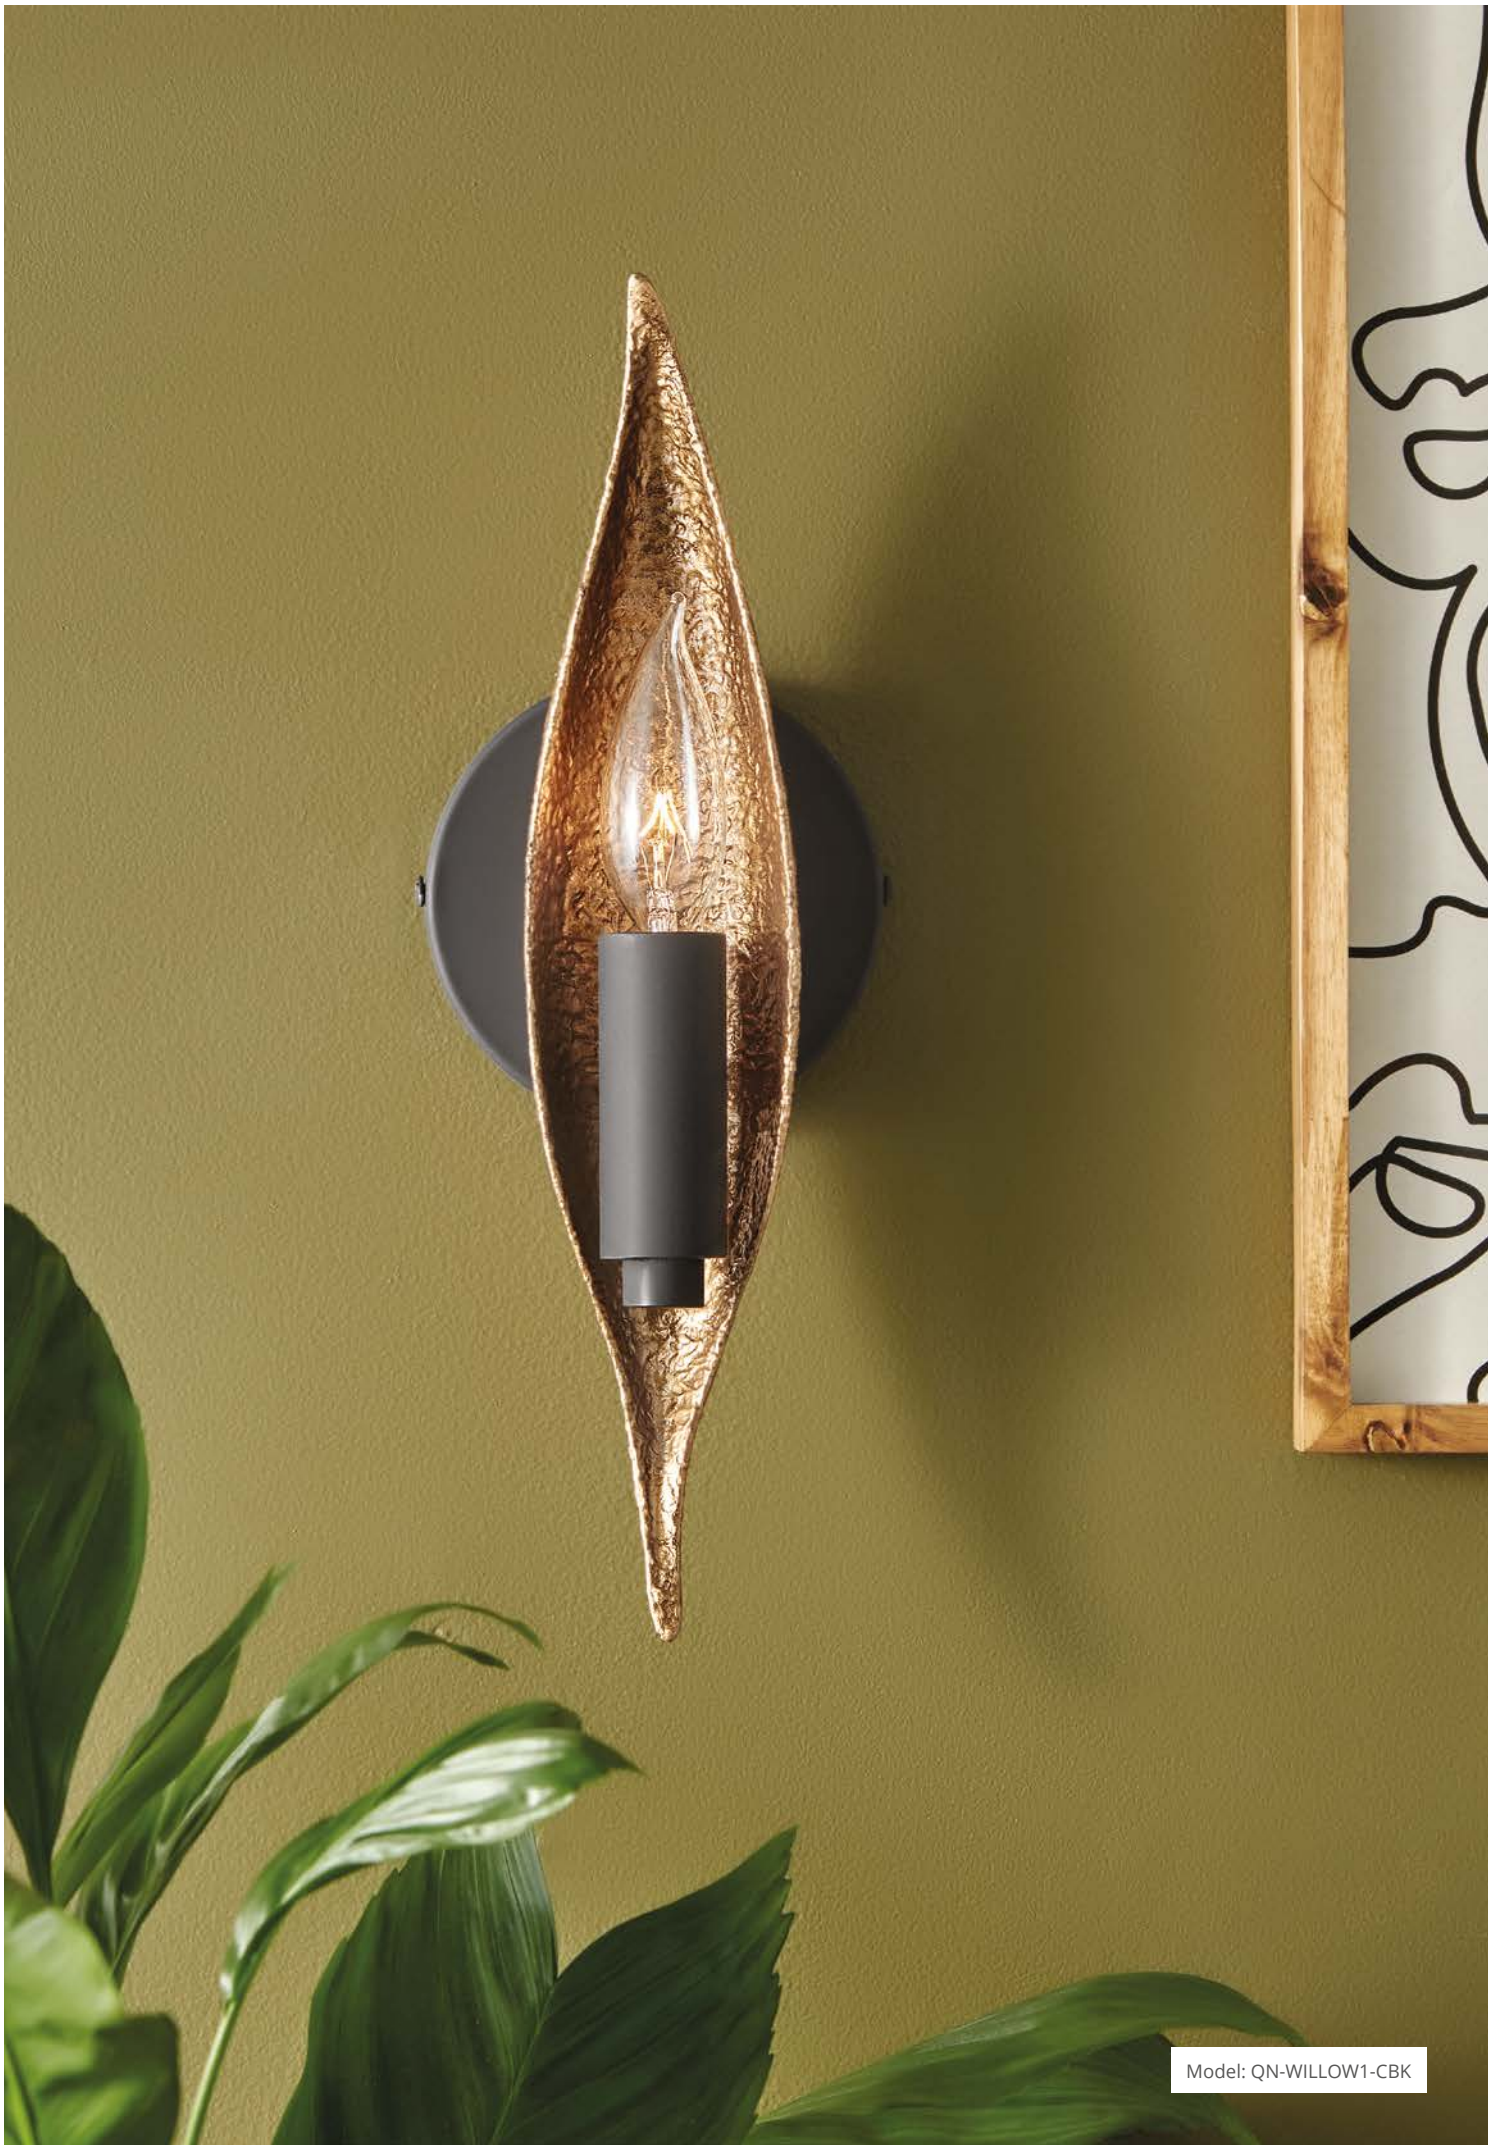

Model: QN-WILLOW1-CBK