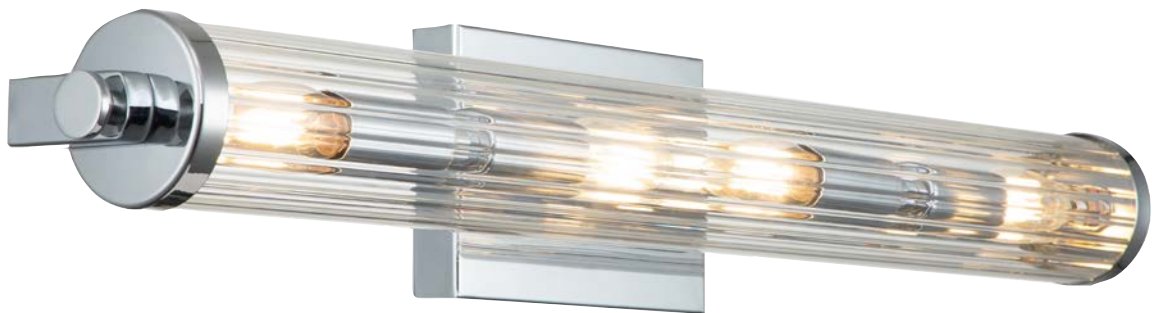

QN-AZORES4-PC

Code	Description	Height	Width/Dia.	Depth	Finish	Max. Wattage	IP Rating
QN-AZORES2-PC	2lt Wall Light	115mm	407mm	115mm	Polished Chrome	2 x 40W E14	IP44
QN-AZORES4-PC	4lt Wall Light	115mm	691mm	115mm	Polished Chrome	4 x 40W E14	IP44