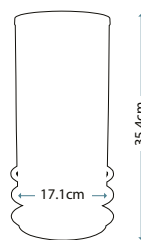

Max. Wattage: 1 x 9W LED GX53 (included)

ARNO

QN-ARNO-GREEN-AB

Blown glass obelisk table lamp with a prismatic texture and Green tint. The light source is cleverly hidden in the base with fine metal detailing in Aged Brass.