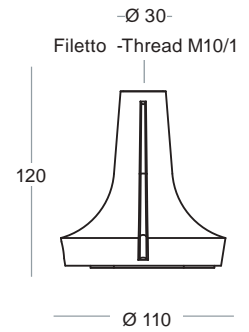

11650-A
Raccordo tra 11603-A e 11605-A
Joint between 11603-A and 11605-A