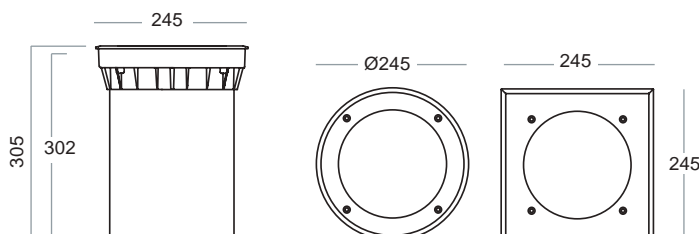

14101-AS
Cornice quadra in acciaio INOX con logo framon
STAIN LESS steel square cover with framon logo

14102-AS
Cornice tonda in acciaio INOX con logo framon
STAIN LESS steel round cover with framon logo

ORMA

223
224
225