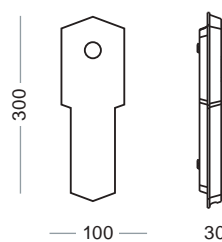

11981-A

Braccio - Arm