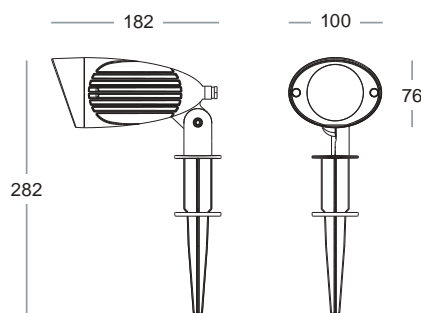

13506-A-N Nero - Black
13506-A-B Bianco - White
13506-A-A Antracite - Anthracite
13506-A-G Grigia - Grey

Picchetto in policarbonato
SENZA STAMPA MADE IN ITALY
Polycarbonate picket
WITHOUT MADE IN ITALY PRINT

13506-A-N-10 Nero - Black
13506-A-B-10 Bianco - White
13506-A-A-10 Antracite - Anthracite
13506-A-G-10 Grigia - Grey

ABILIS