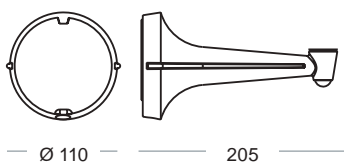

Kit per 11940-A composto da:
Electric for 11940-A Øcomposto by:
n. 1 pcs art. 7000-A
n. 1 pcs art. 7170-A
n. 1 pcs art. 7171-A
n. 2 pcs art. Viti/Screw M5x30
n. 2 pcs art. Dadi/Nuts CH8 x 10
n. 1 pcs art. Morsetto/Fixing