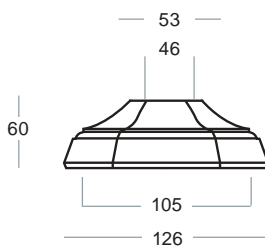

11640-A
Base esagonale grande
Hexagonal large base