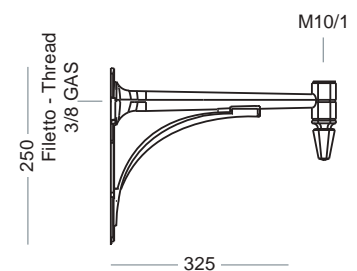

11970-A

Placca per 11980-A
Plate for 11980-A

11980-A

Braccio con attacco superiore
Arm with upper connection

11980-A-1

Braccio con attacco inferiore
Arm with lower connection

8103-A

Riduzione per 11980-A
Adaptor for 11980-A

11972-A

Retroplacca per 11971-A
Backplate for 11971-A

11971-A

Placca per 11981-A
Plate for 11981-A

11981-A

Braccio - Arm