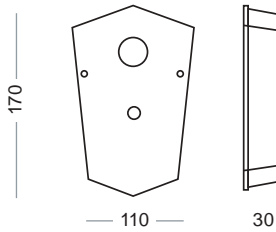

11970-A

Placca per 11980-A
Plate for 11980-A

11980-A

Braccio con attacco superiore
Arm with upper connection

11980-A-1

Braccio con attacco inferiore
Arm with lower connection

8103-A

Riduzione per 11980-A
Adaptor for 11980-A

11972-A

Retroplacca per 11971-A
Backplate for 11971-A

11971-A

Placca per 11981-A
Plate for 11981-A

11981-A

Braccio - Arm