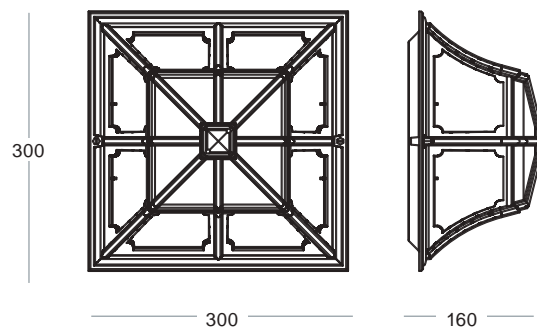

QUADRAT MEDIUM CEILING 00