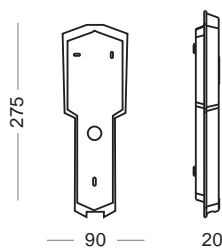

11971-A

Placca per 11981-A
Plate for 11981-A