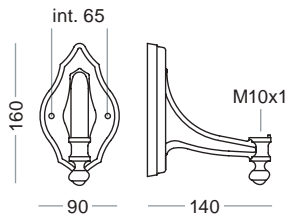

1030-OTT *Box 7175-A pag. 29