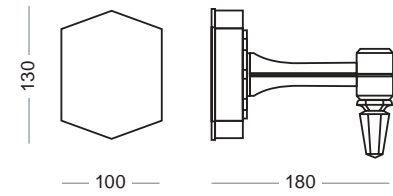

11973-A

Kit per 11940-A composto da:
Electric for 11940-A Øcomposto by:
n. 1 pcs art. 7000-A
n. 1 pcs art. 7170-A
n. 1 pcs art. 7171-A
n. 2 pcs art. Viti/Screw M5x30
n. 2 pcs art. Dadi/Nuts CH8 x 10
n. 1 pcs art. Morsetto/Fixing