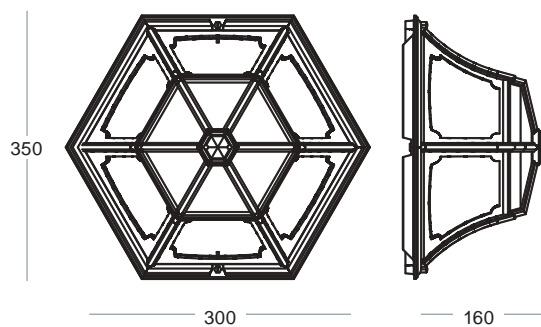

HEXAGON MEDIUM CEILING 00