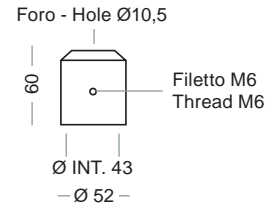

050-0451
Copri-portalampada in ottone
Lampholder brass cover