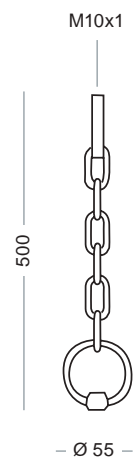

Tutti i finali sono filettati M10x1 - All the finials are threaded M10x1