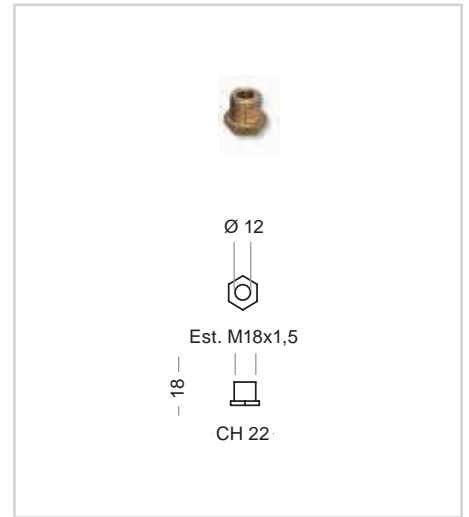

8103-A

Riduzione per 11980-A
Adaptor for 11980-A